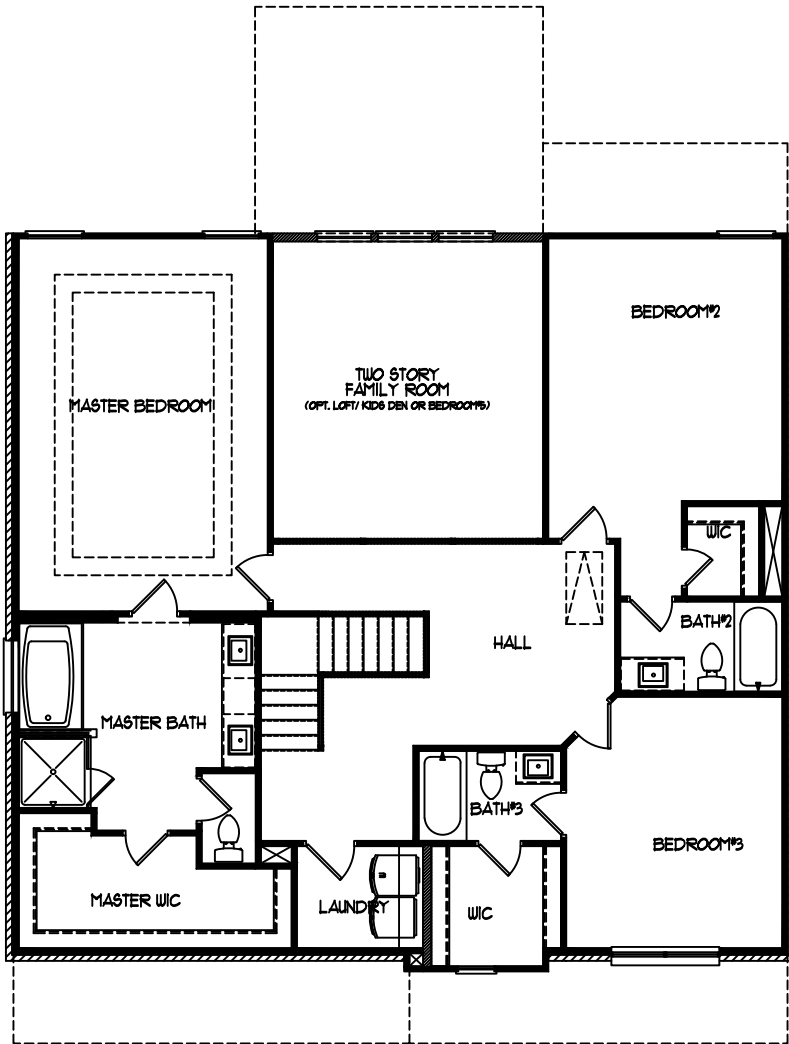

KENNEDY PRESERVE

The Fernwood 2
4-5 BD | 4-5 BA | 2,872 SQ. FT.

ELEVATION C

ELEVATION A

ELEVATION B

ELEVATION D

WALKER
ANDERSON 

KENNEDY PRESERVE

The Fernwood 2 MAIN LEVEL

WALKER
ANDERSON 

KENNEDY PRESERVE

The Fernwood 2 UPPER LEVEL

OPTIONAL
LOFT

OPTIONAL
BEDROOM #5

OPTIONAL
BEDROOM #5 & BATH #5

OPTIONAL
SUPER SHOWER

WALKER
ANDERSON 