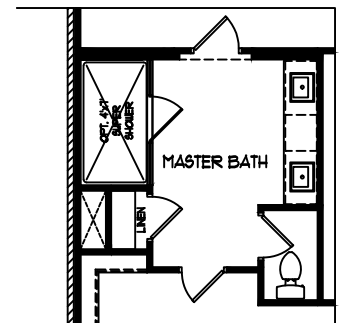

KENNEDY PRESERVE

The Fernwood 2
4-5 BD | 4-5 BA | 2,872 SQ. FT.

ELEVATION C

ELEVATION A

ELEVATION B

ELEVATION D

WALKER
ANDERSON 

KENNEDY PRESERVE

The Fernwood 2 MAIN LEVEL

WALKER
ANDERSON 

KENNEDY PRESERVE

The Fernwood 2 UPPER LEVEL

OPTIONAL
LOFT

OPTIONAL
BEDROOM #5

OPTIONAL
BEDROOM #5 & BATH #5

OPTIONAL
SUPER SHOWER