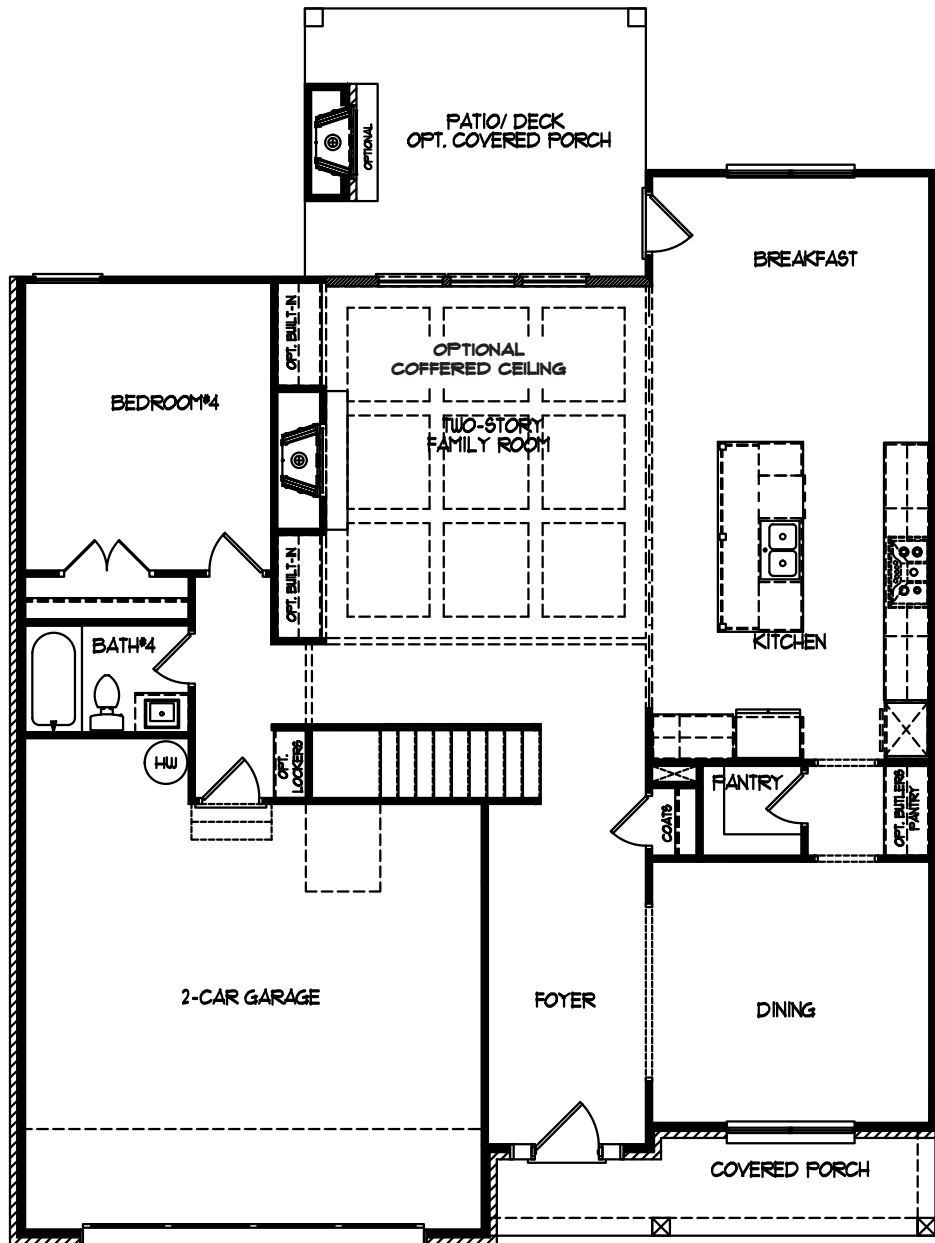

KENNEDY PRESERVE

The Fernwood 2
4-5 BD | 4-5 BA | 2,872 SQ. FT.

ELEVATION C

ELEVATION A

ELEVATION B

ELEVATION D

WALKER
ANDERSON 

KENNEDY PRESERVE

The Fernwood 2 MAIN LEVEL

WALKER
ANDERSON 

KENNEDY PRESERVE

The Fernwood 2 UPPER LEVEL

OPTIONAL
LOFT

OPTIONAL
BEDROOM #5

OPTIONAL
BEDROOM #5 & BATH #5

OPTIONAL
SUPER SHOWER

WALKER
ANDERSON 