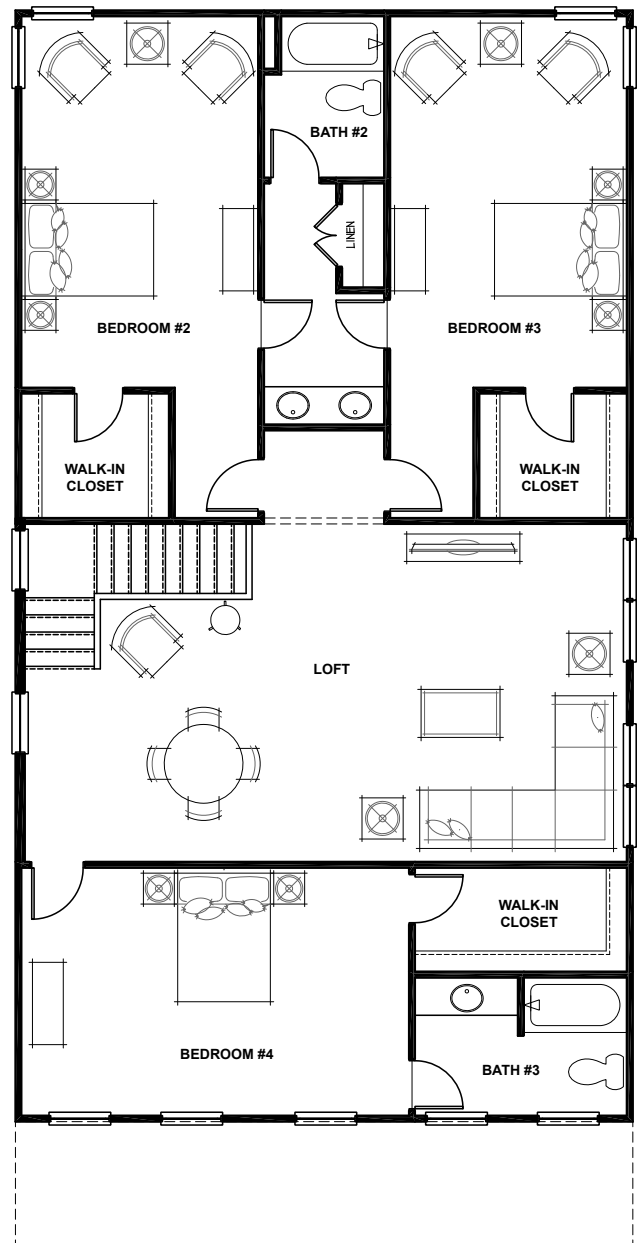

THE DANVILLE

ELEVATION A

ELEVATION B

ELEVATION C

THE DANVILLE

4 BED | 3.5 BATH | 3,084 SQ. FT.

FIRST FLOOR

SECOND FLOOR