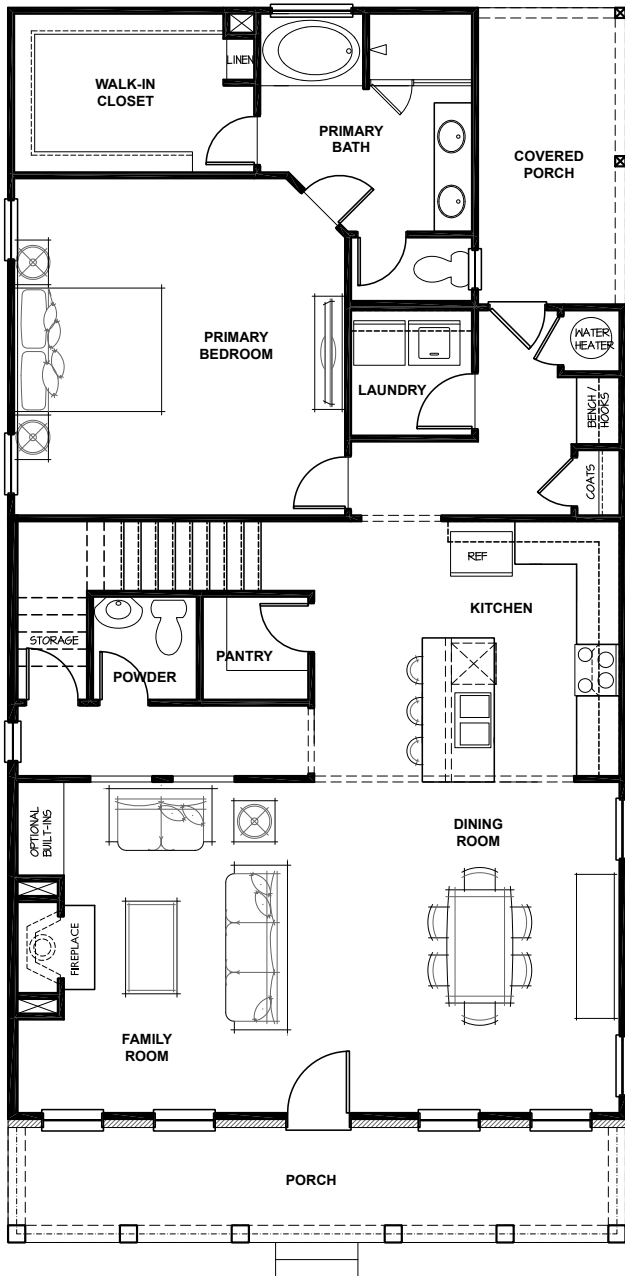

THE DANVILLE

ELEVATION A

ELEVATION B

ELEVATION C

THE DANVILLE

4 BED | 3.5 BATH | 3,084 SQ. FT.

FIRST FLOOR

SECOND FLOOR