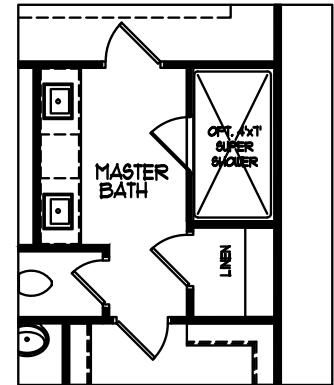

# KENNEDY PRESERVE

The Everglade  
4 BD | 3.5 BA | 3,014 SQ. FT.

ELEVATION C

ELEVATION A

ELEVATION B

ELEVATION D

WALKER  
ANDERSON 

## The Everglade MAIN LEVEL

OPTIONAL  
SUPER SHOWER

WALKER  
ANDERSON 