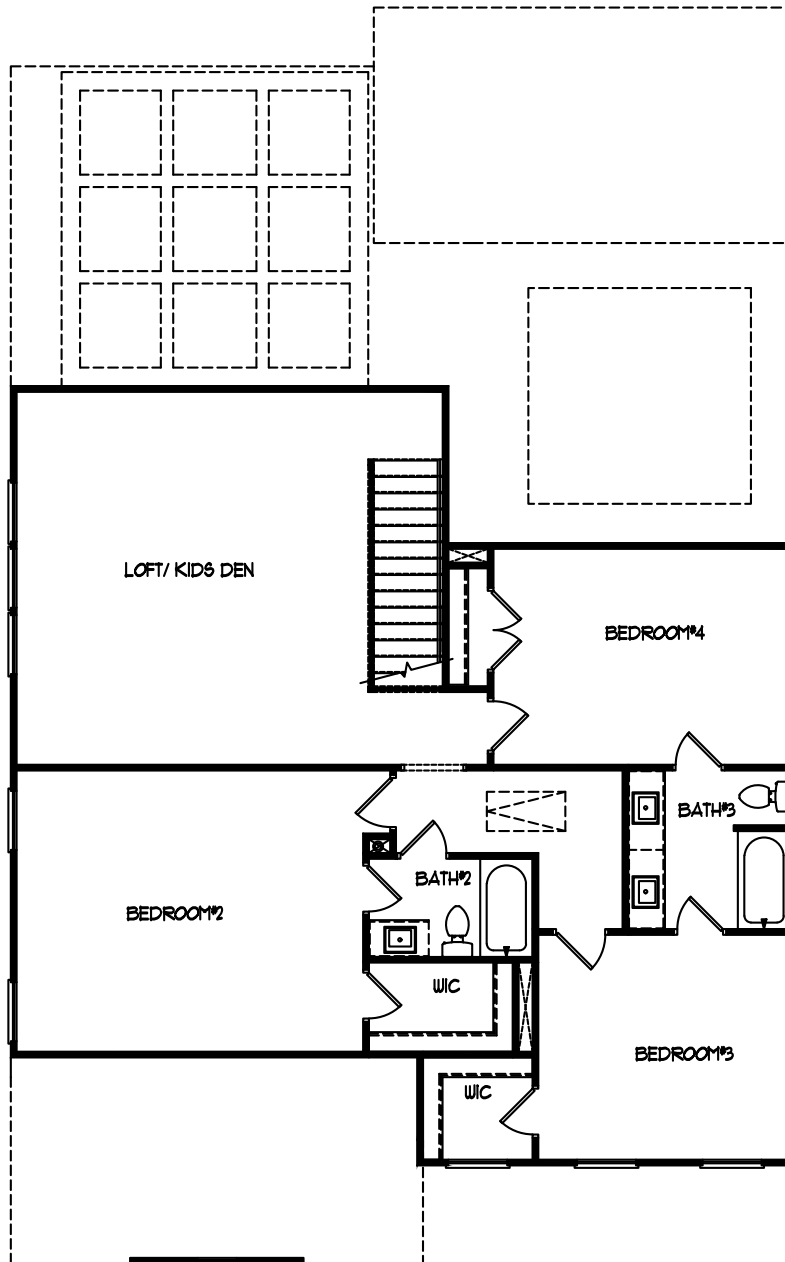

KENNEDY PRESERVE

The Everglade UPPER LEVEL

WALKER
ANDERSON