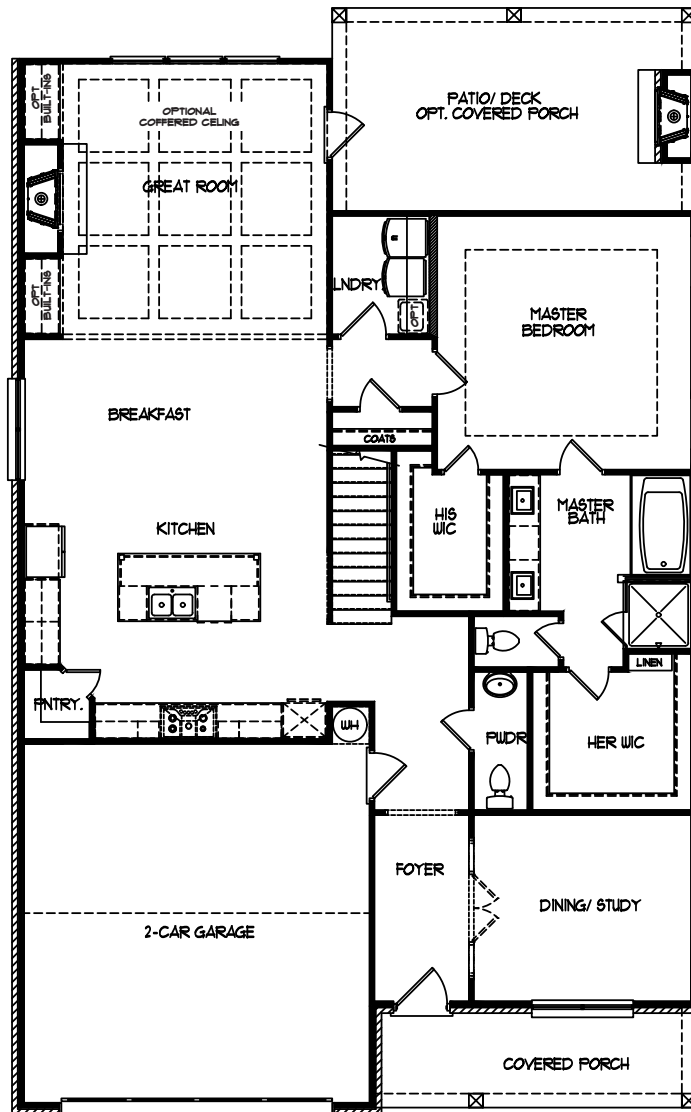

# KENNEDY PRESERVE

The Everglade  
4 BD | 3.5 BA | 3,014 SQ. FT.

ELEVATION C

ELEVATION A

ELEVATION B

ELEVATION D

WALKER  
ANDERSON 

## The Everglade MAIN LEVEL

OPTIONAL  
SUPER SHOWER

WALKER  
ANDERSON 