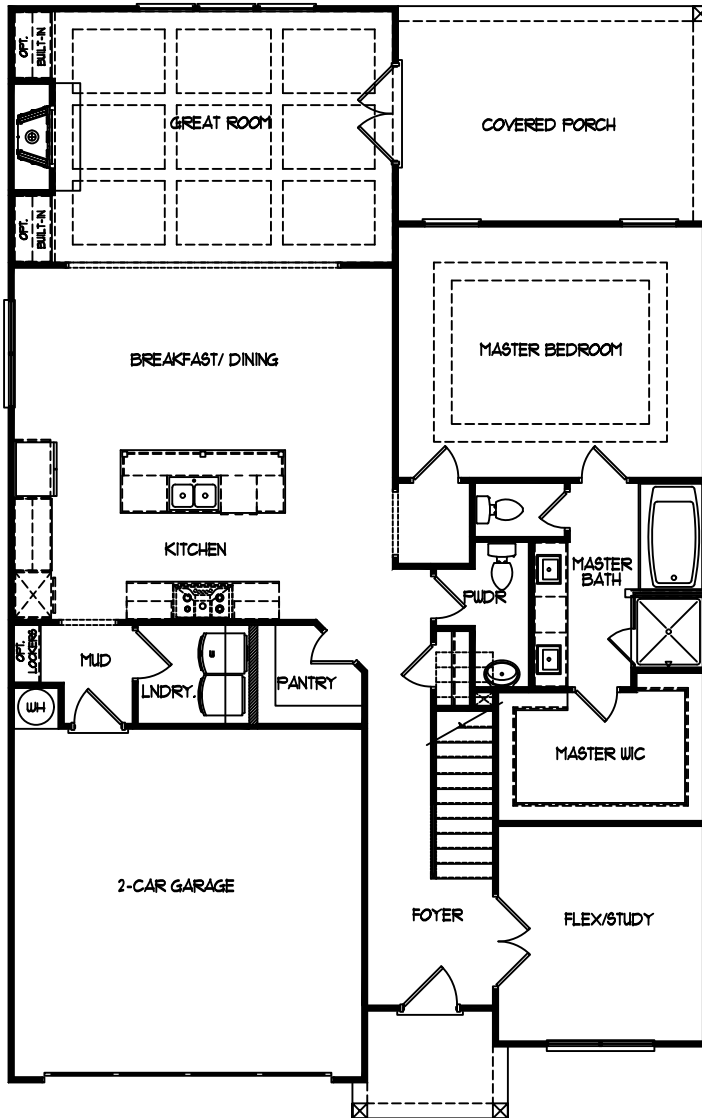

HEMINGWAY

The Madison

4 BD | 3.5 BA | 2,880 SQ. FT.

ELEVATION D

ELEVATION A

ELEVATION B

ELEVATION C

WALKER
ANDERSON 

HEMINGWAY

The Madison MAIN LEVEL

OPTIONAL
SUPER SHOWER

WALKER
ANDERSON 

HEMINGWAY

The Madison UPPER LEVEL

WALKER
ANDERSON 