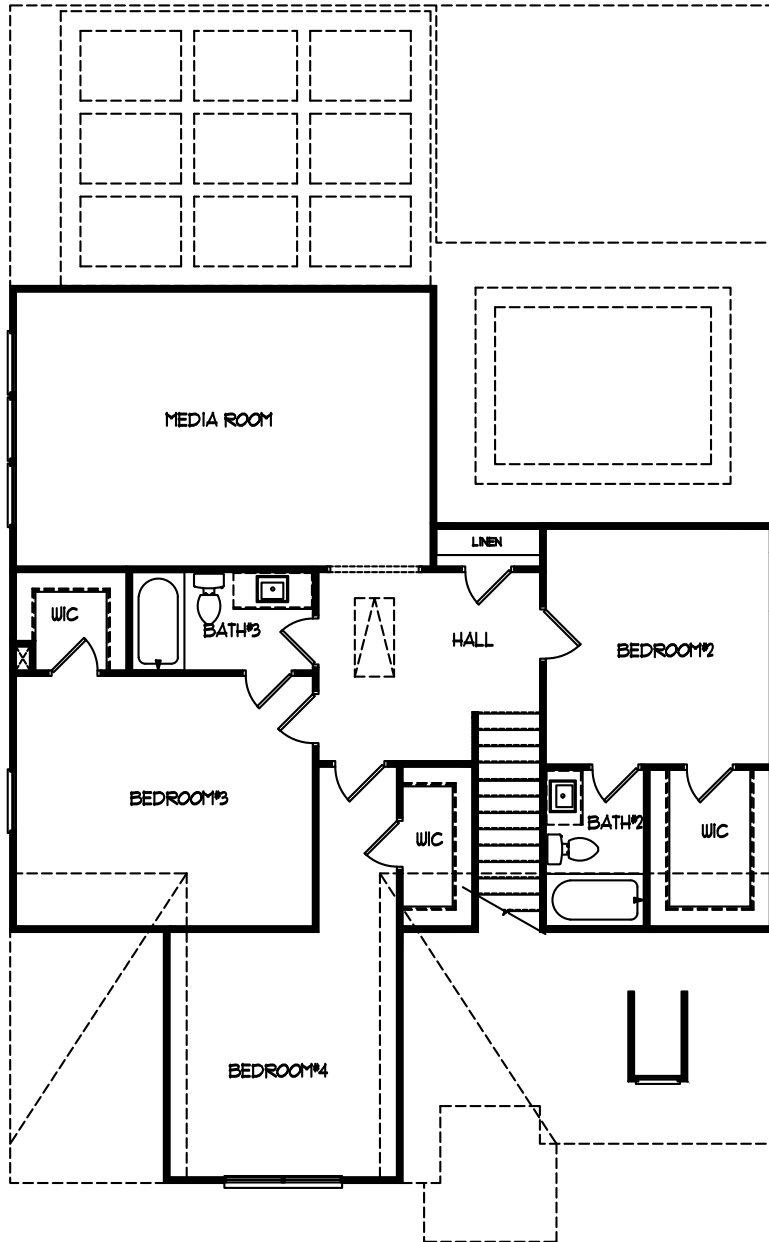

HEMINGWAY

The Madison

4 BD | 3.5 BA | 2,880 SQ. FT.

ELEVATION D

ELEVATION A

ELEVATION B

ELEVATION C

WALKER
ANDERSON 

HEMINGWAY

The Madison MAIN LEVEL

OPTIONAL
SUPER SHOWER

WALKER
ANDERSON 

HEMINGWAY

The Madison UPPER LEVEL

WALKER
ANDERSON 