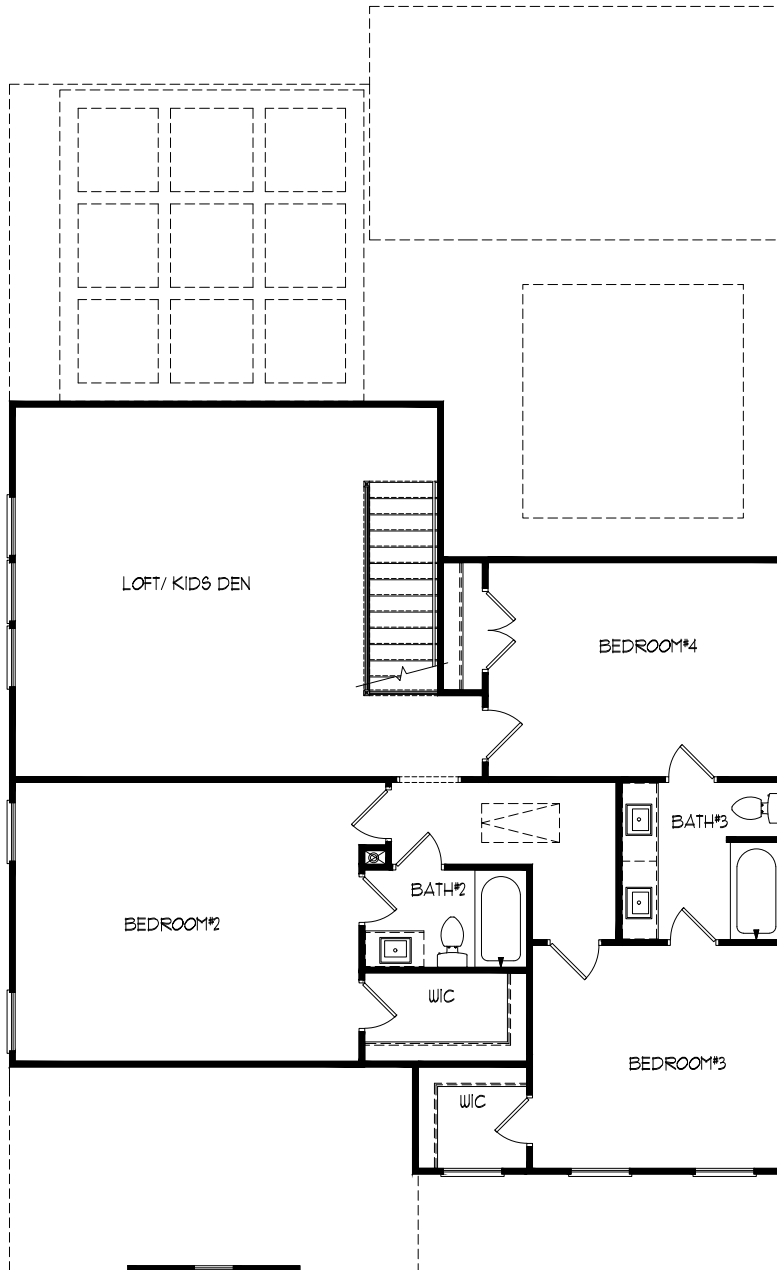

BAYNES CREEK

The Everglade
4 BD | 3.5 BA | 2,524 SQ. FT.

ELEVATION C

ELEVATION A

ELEVATION B

ELEVATION D

WALKER
ANDERSON 

BAYNES CREEK

The Everglade MAIN LEVEL

OPTIONAL
LUXURY KITCHEN

WALKER
ANDERSON 

BAYNES CREEK

The Everglade UPPER LEVEL

WALKER
ANDERSON 