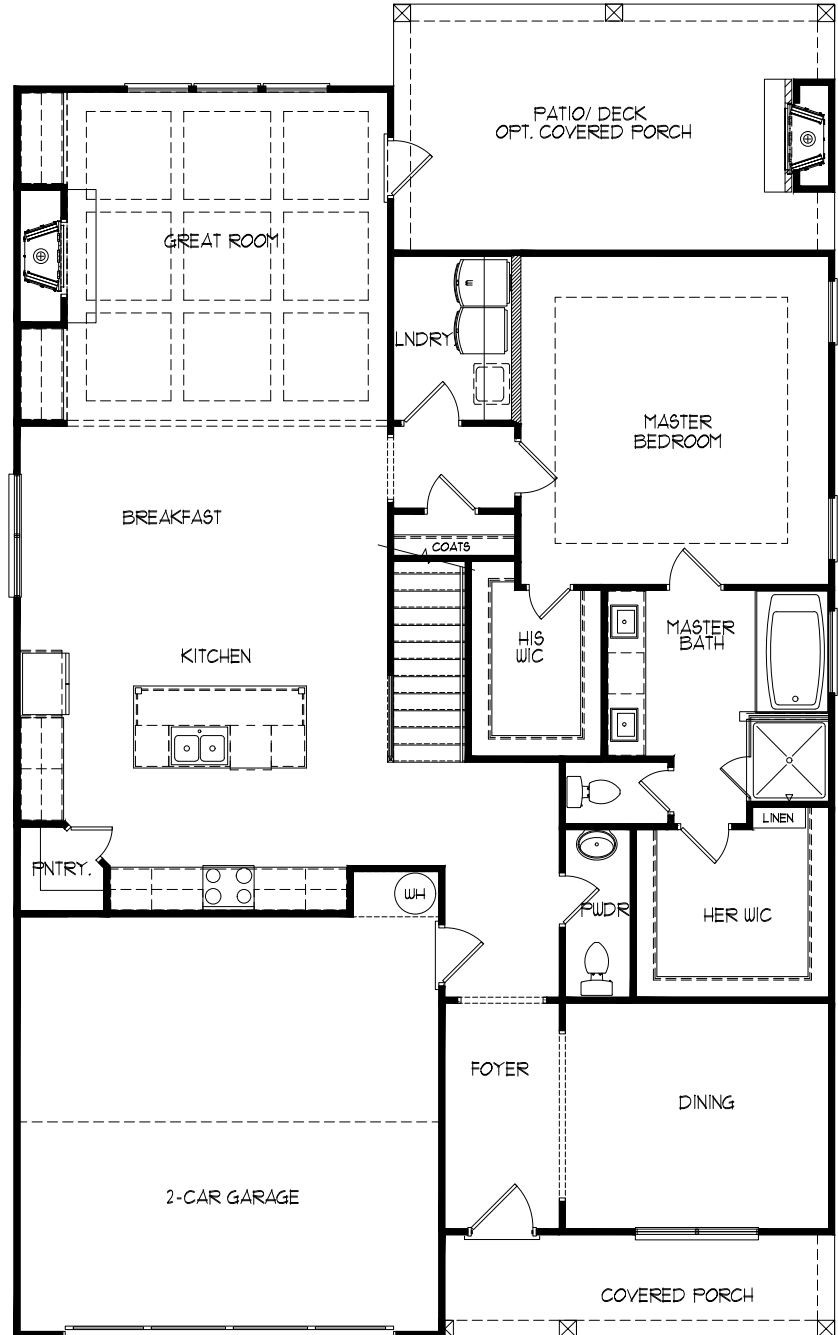

BAYNES CREEK

The Everglade
4 BD | 3.5 BA | 2,524 SQ. FT.

ELEVATION C

ELEVATION A

ELEVATION B

ELEVATION D

WALKER
ANDERSON 

BAYNES CREEK

The Everglade MAIN LEVEL

OPTIONAL
LUXURY KITCHEN

WALKER
ANDERSON 

BAYNES CREEK

The Everglade UPPER LEVEL

WALKER
ANDERSON 