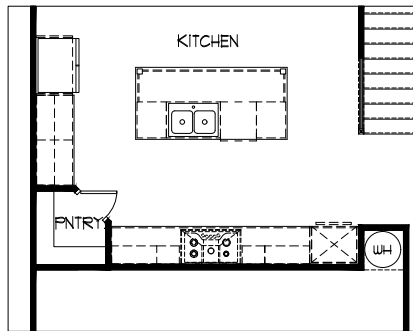

BAYNES CREEK

The Everglade
4 BD | 3.5 BA | 2,524 SQ. FT.

ELEVATION C

ELEVATION A

ELEVATION B

ELEVATION D

WALKER
ANDERSON 

BAYNES CREEK

The Everglade MAIN LEVEL

OPTIONAL
LUXURY KITCHEN

WALKER
ANDERSON 

BAYNES CREEK

The Everglade UPPER LEVEL

WALKER
ANDERSON 