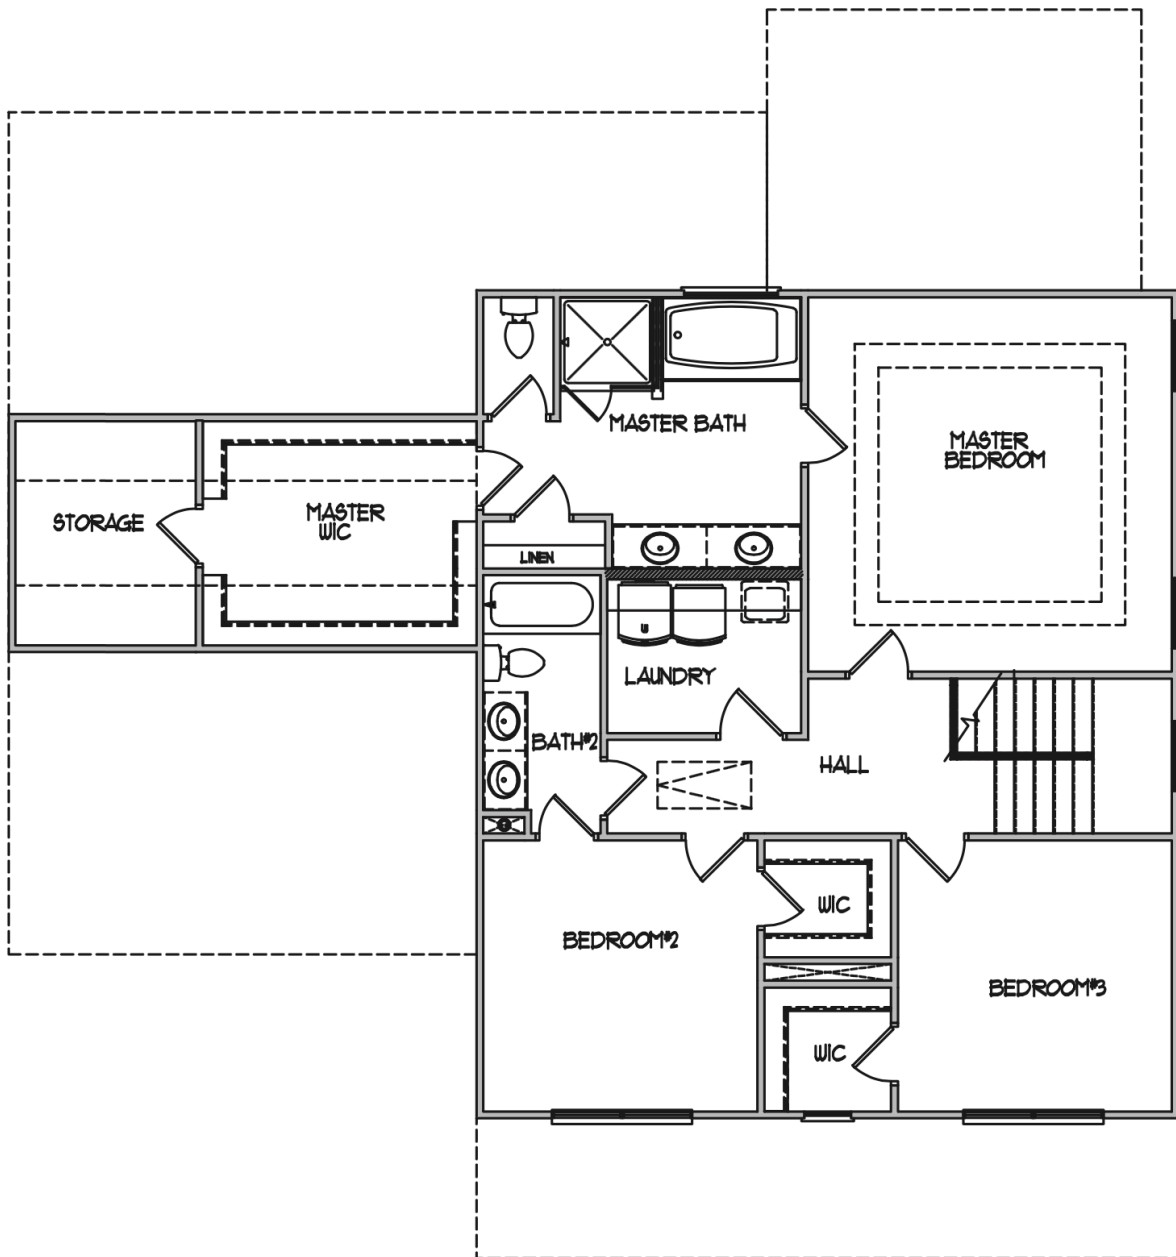

GEORGIAN ACRES

The Lakehurst
4 BD | 3 BA | 2,460 SQ. FT.

ELEVATION A

WALKER
ANDERSON 

GEORGIAN ACRES

The Lakehurst
4 BD | 3 BA | 2,460 SQ. FT.

ELEVATION B

ELEVATION C

ELEVATION D

WALKER
ANDERSON 

GEORGIAN ACRES

The Lakehurst MAIN LEVEL

WALKER
ANDERSON 

GEORGIAN ACRES

The Lakehurst UPPER LEVEL

WALKER
ANDERSON 