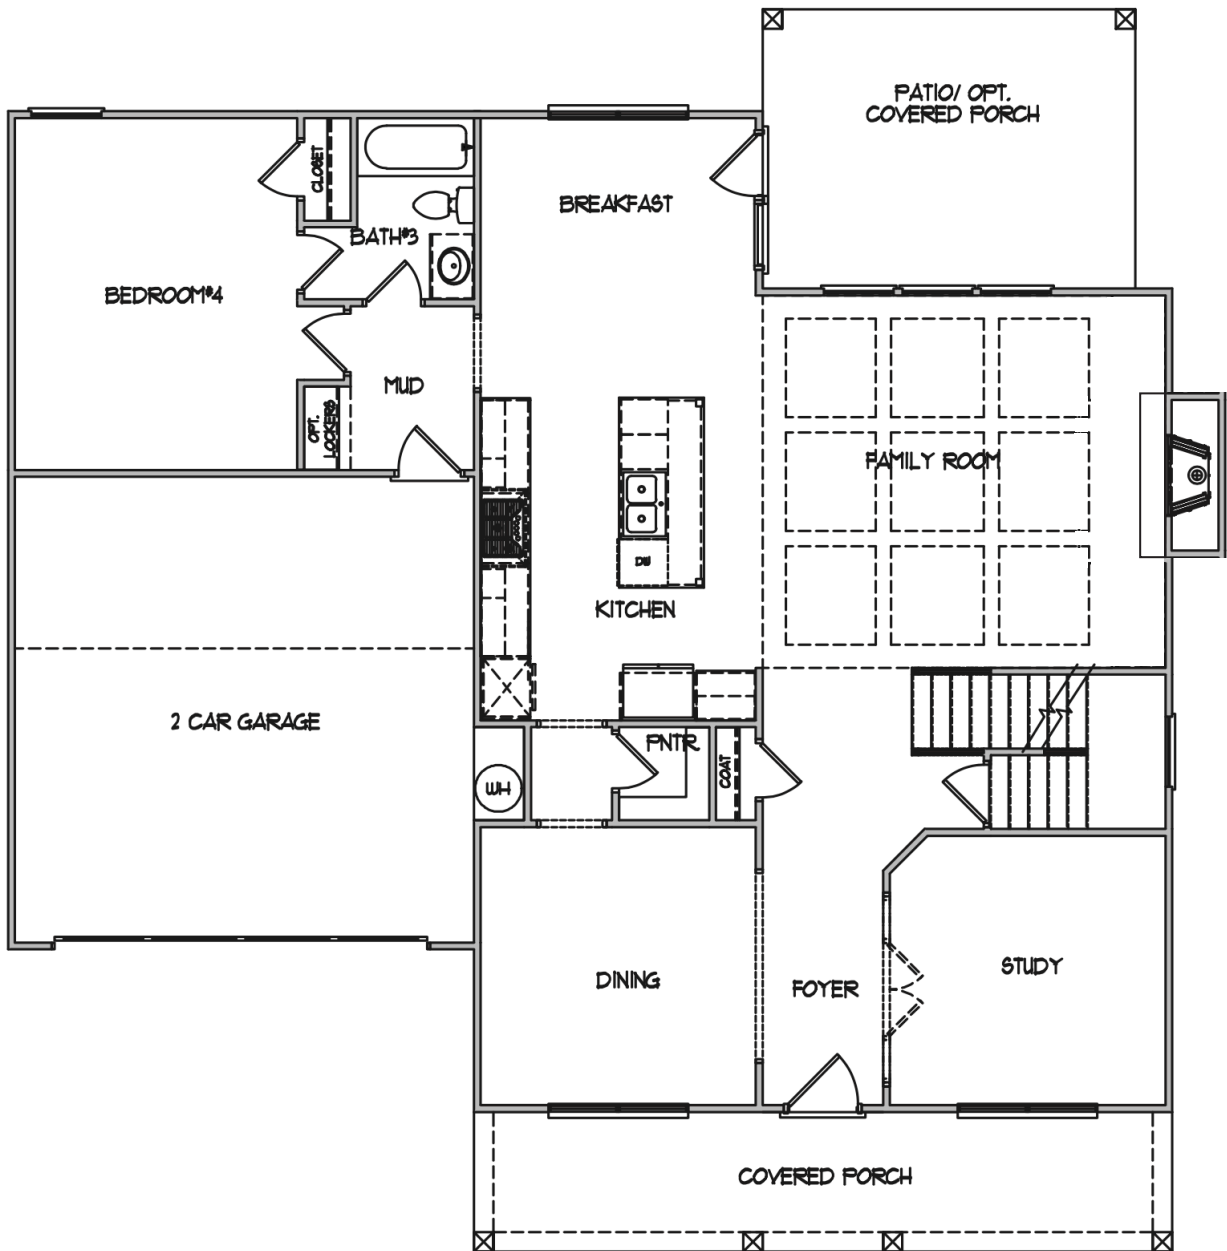

GEORGIAN ACRES

The Lakehurst
4 BD | 3 BA | 2,460 SQ. FT.

ELEVATION A

WALKER
ANDERSON 

GEORGIAN ACRES

The Lakehurst
4 BD | 3 BA | 2,460 SQ. FT.

ELEVATION B

ELEVATION C

ELEVATION D

WALKER
ANDERSON 

GEORGIAN ACRES

The Lakehurst MAIN LEVEL

WALKER
ANDERSON 

GEORGIAN ACRES

The Lakehurst UPPER LEVEL

WALKER
ANDERSON 