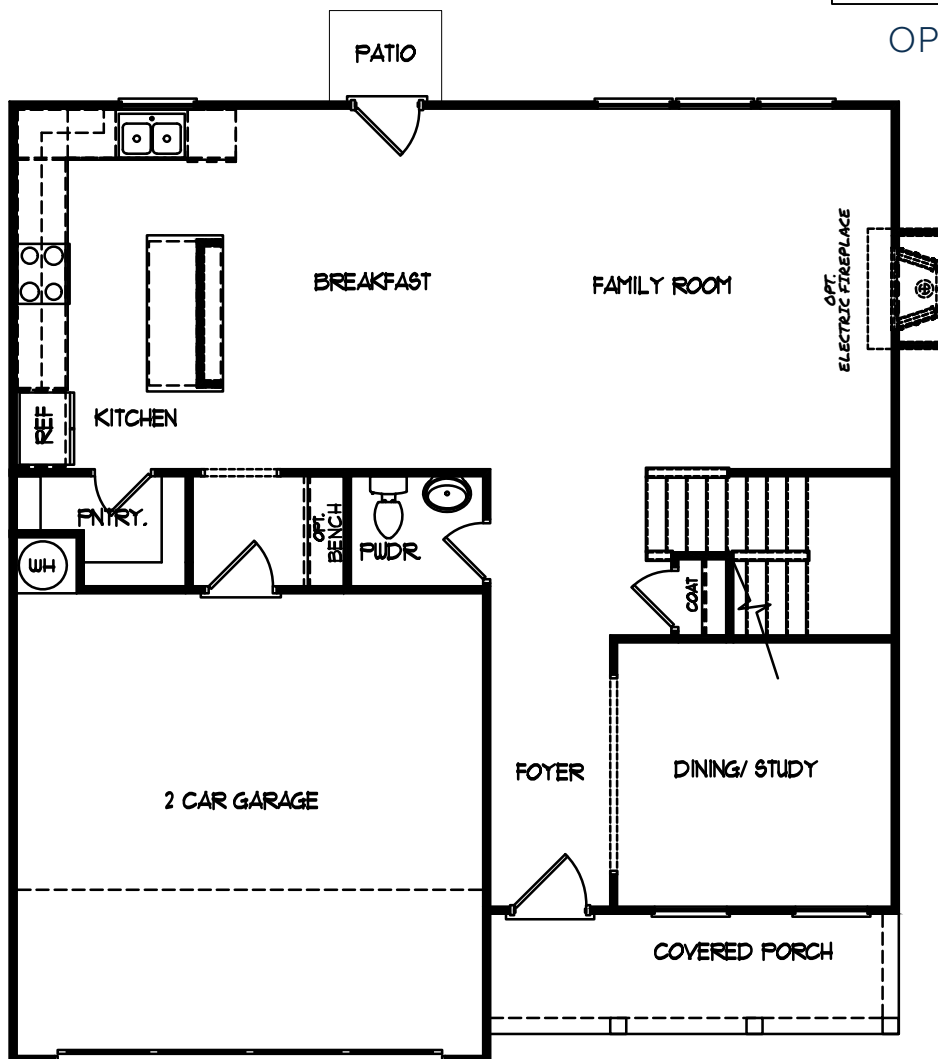

THE MILSTEAD

4 BED | 2.5 BATH

ELEVATION C

ELEVATION A

ELEVATION B

THE MILSTEAD

4 BED | 2.5 BATH

OPT. CORNER FIREPLACE

MAIN FLOOR

THE MILSTEAD

4 BED | 2.5 BATH

SECOND FLOOR

OPT. MASTER BATH WITH SHOWER AND GARDEN TUB

OPT. MASTER BATH SUPER SHOWER