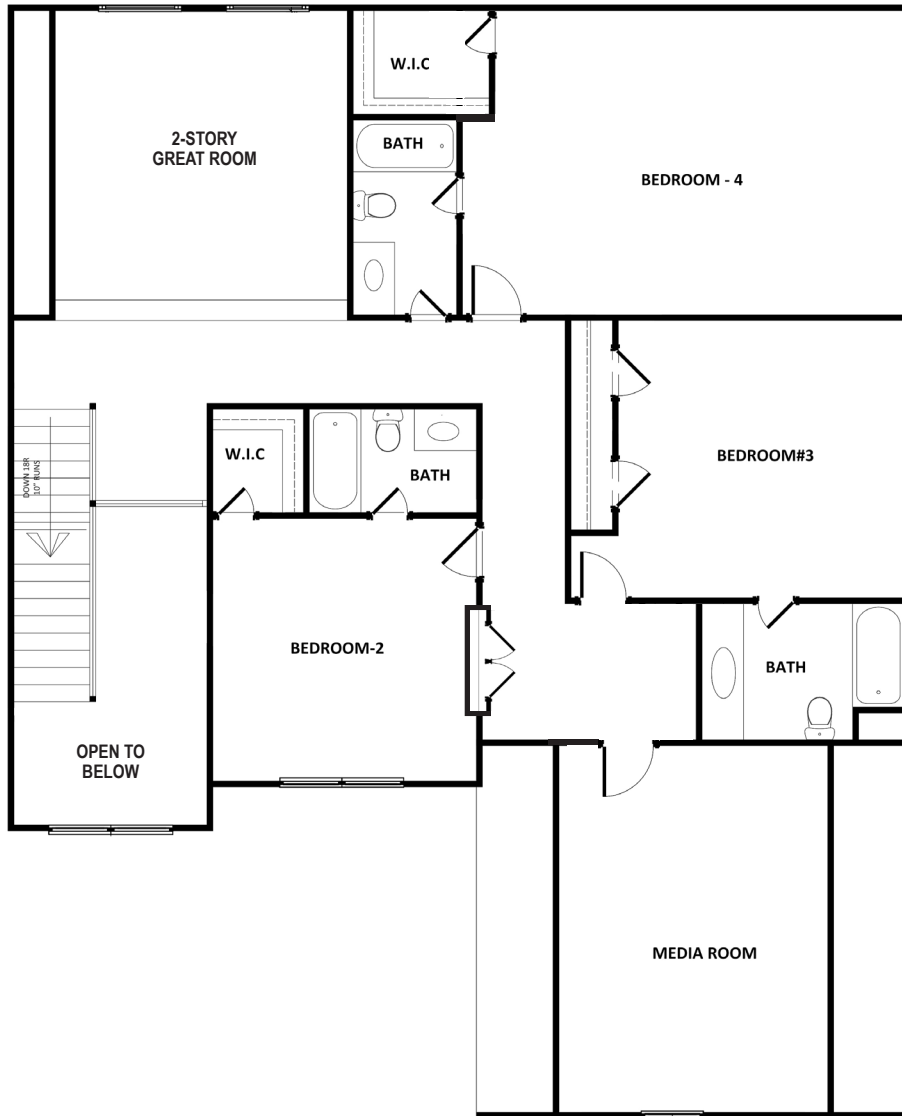


RALEIGH

MIRROR LAKE - SOUTH HARBOUR

4 Beds | 4.5 Baths | 4,139 Sq. Ft.

770-502-6230 | [HeatherlandHomes.com](https://www.HeatherlandHomes.com)

Prices, plans, elevations, square footage, specifications, materials, and included features are subject to change at any time without notice or obligation. Drawings, renderings, images, square footage, plans, elevations, features, colors and sizes are approximate and may vary from the actual homes built. © 2021 Tamra Wade Team of RE/MAX TRU (770) 502-6230. All rights reserved.

Revised 7-8-22

RE/MAX TRU
— POWERED BY —
TAMRA WADE

RALEIGH

MIRROR LAKE - SOUTH HARBOUR

FIRST FLOOR

770-502-6230 | HeatherlandHomes.com

Prices, plans, elevations, square footage, specifications, materials, and included features are subject to change at any time without notice or obligation. Drawings, renderings, images, square footage, plans, elevations, features, colors and sizes are approximate and may vary from the actual homes built. © 2021 Tamra Wade Team of RE/MAX TRU (770) 502-6230. All rights reserved.

Revised 7-8-22

RALEIGH

MIRROR LAKE - SOUTH HARBOUR

SECOND FLOOR

770-502-6230 | HeatherlandHomes.com

Prices, plans, elevations, square footage, specifications, materials, and included features are subject to change at any time without notice or obligation. Drawings, renderings, images, square footage, plans, elevations, features, colors and sizes are approximate and may vary from the actual homes built. © 2021 Tamra Wade Team of RE/MAX TRU (770) 502-6230. All rights reserved.