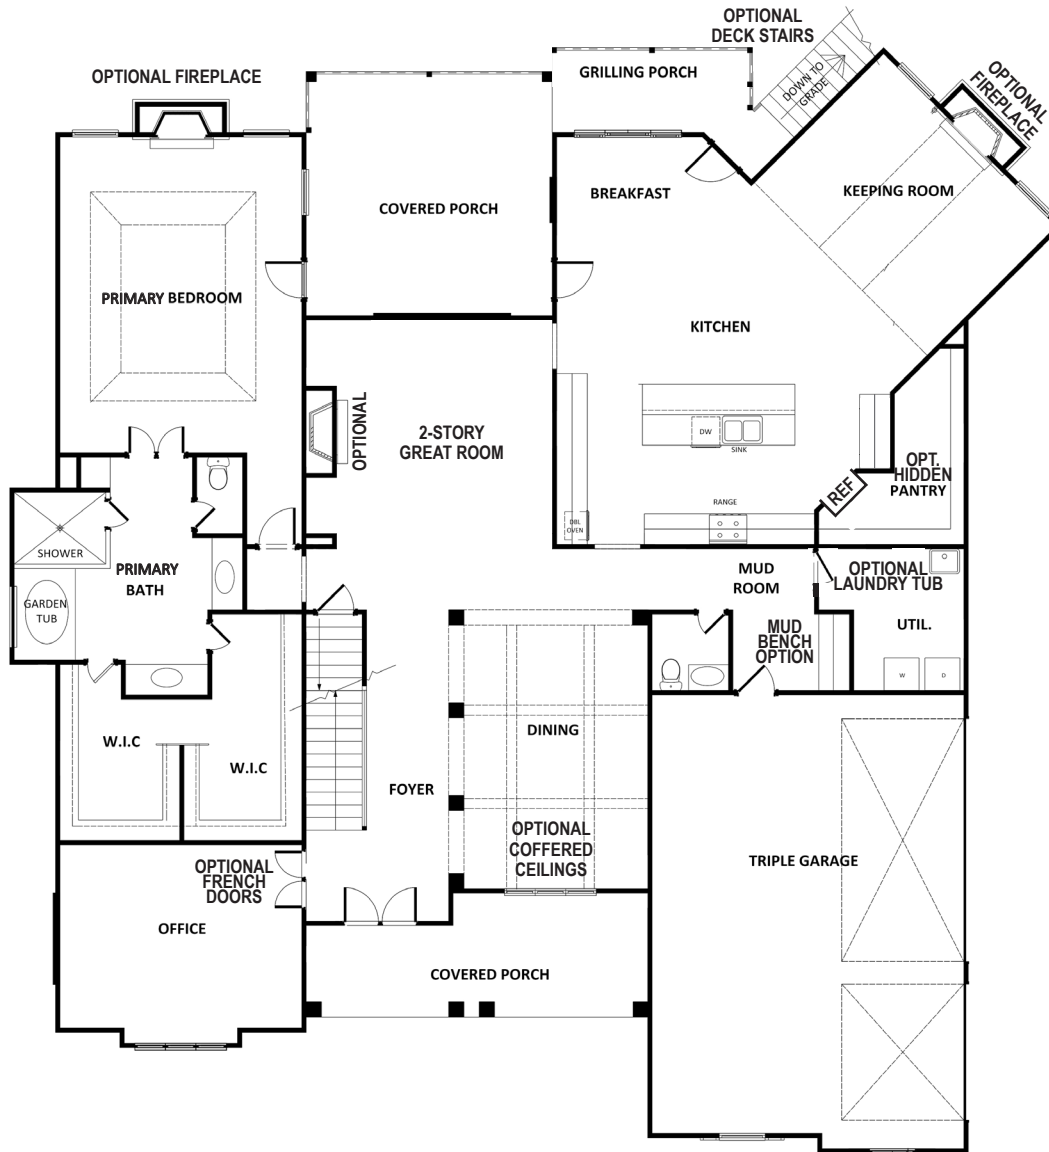


RALEIGH

MIRROR LAKE - SOUTH HARBOUR

4 Beds | 4.5 Baths | 4,139 Sq. Ft.

770-502-6230 | [HeatherlandHomes.com](https://www.HeatherlandHomes.com)

Prices, plans, elevations, square footage, specifications, materials, and included features are subject to change at any time without notice or obligation. Drawings, renderings, images, square footage, plans, elevations, features, colors and sizes are approximate and may vary from the actual homes built. © 2021 Tamra Wade Team of RE/MAX TRU (770) 502-6230. All rights reserved.

Revised 7-8-22

RE/MAX TRU
— POWERED BY —
TAMRA WADE

RALEIGH

MIRROR LAKE - SOUTH HARBOUR

FIRST FLOOR

770-502-6230 | HeatherlandHomes.com

Prices, plans, elevations, square footage, specifications, materials, and included features are subject to change at any time without notice or obligation. Drawings, renderings, images, square footage, plans, elevations, features, colors and sizes are approximate and may vary from the actual homes built. © 2021 Tamra Wade Team of RE/MAX TRU (770) 502-6230. All rights reserved.

Revised 7-8-22

RALEIGH

MIRROR LAKE - SOUTH HARBOUR

SECOND FLOOR

770-502-6230 | HeatherlandHomes.com

Prices, plans, elevations, square footage, specifications, materials, and included features are subject to change at any time without notice or obligation. Drawings, renderings, images, square footage, plans, elevations, features, colors and sizes are approximate and may vary from the actual homes built. © 2021 Tamra Wade Team of RE/MAX TRU (770) 502-6230. All rights reserved.