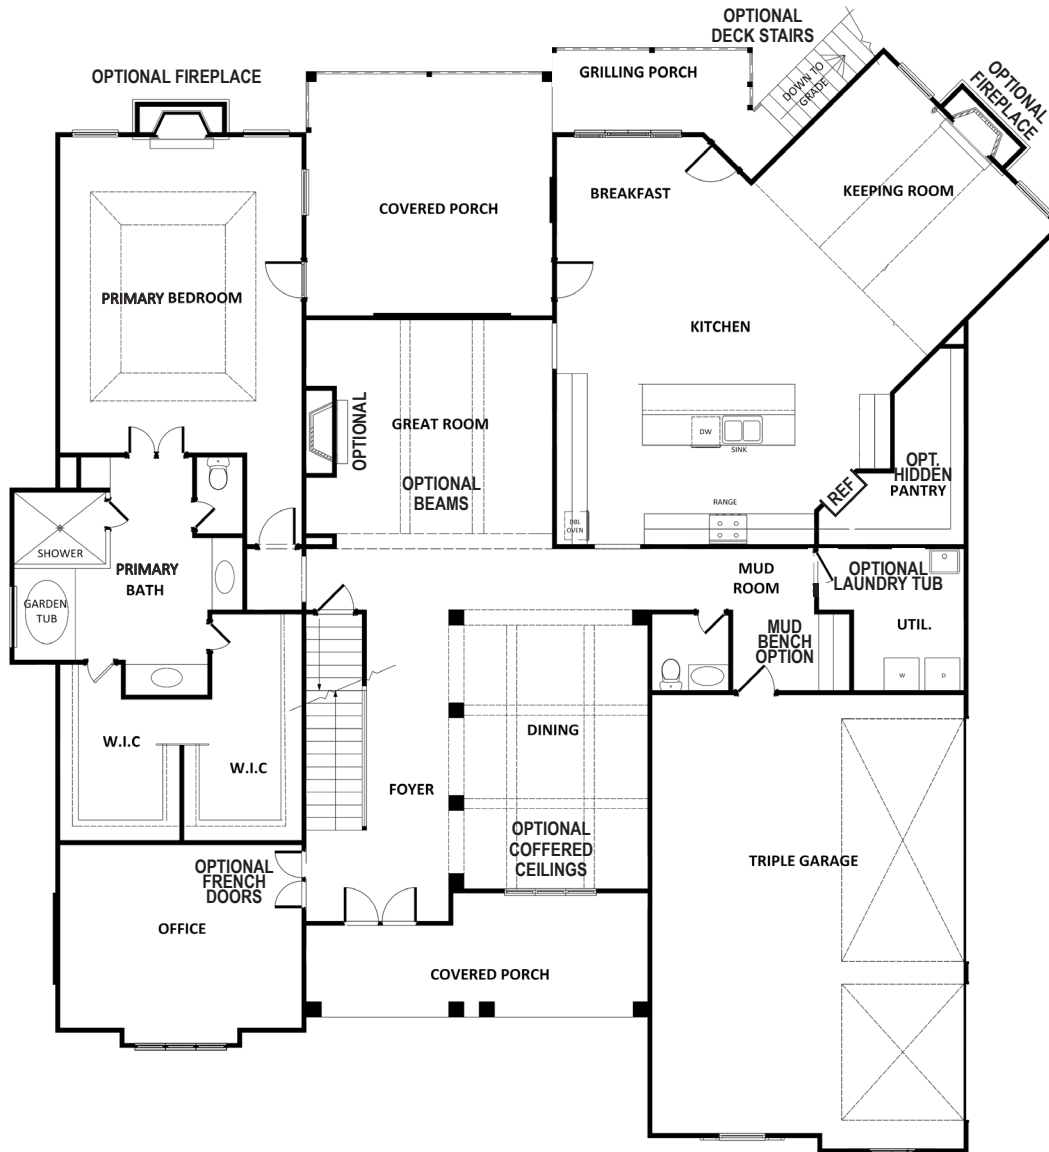


RALEIGH

MIRROR LAKE - SOUTH HARBOUR

4 Beds | 4.5 Baths | 4,121 Sq. Ft.

770-502-6230 | [HeatherlandHomes.com](https://www.HeatherlandHomes.com)

Prices, plans, elevations, square footage, specifications, materials, and included features are subject to change at any time without notice or obligation. Drawings, renderings, images, square footage, plans, elevations, features, colors and sizes are approximate and may vary from the actual homes built. © 2021 Tamra Wade Team of RE/MAX TRU (770) 502-6230. All rights reserved.

Revised 12-15-21

RE/MAX TRU
— POWERED BY —
TAMRA WADE

RALEIGH

MIRROR LAKE - SOUTH HARBOUR

FIRST FLOOR

770-502-6230 | HeatherlandHomes.com

Prices, plans, elevations, square footage, specifications, materials, and included features are subject to change at any time without notice or obligation. Drawings, renderings, images, square footage, plans, elevations, features, colors and sizes are approximate and may vary from the actual homes built. © 2021 Tamra Wade Team of RE/MAX TRU (770) 502-6230. All rights reserved.

Revised 12-15-21

RALEIGH

MIRROR LAKE - SOUTH HARBOUR

SECOND FLOOR

770-502-6230 | HeatherlandHomes.com

Prices, plans, elevations, square footage, specifications, materials, and included features are subject to change at any time without notice or obligation. Drawings, renderings, images, square footage, plans, elevations, features, colors and sizes are approximate and may vary from the actual homes built. © 2021 Tamra Wade Team of RE/MAX TRU (770) 502-6230. All rights reserved.