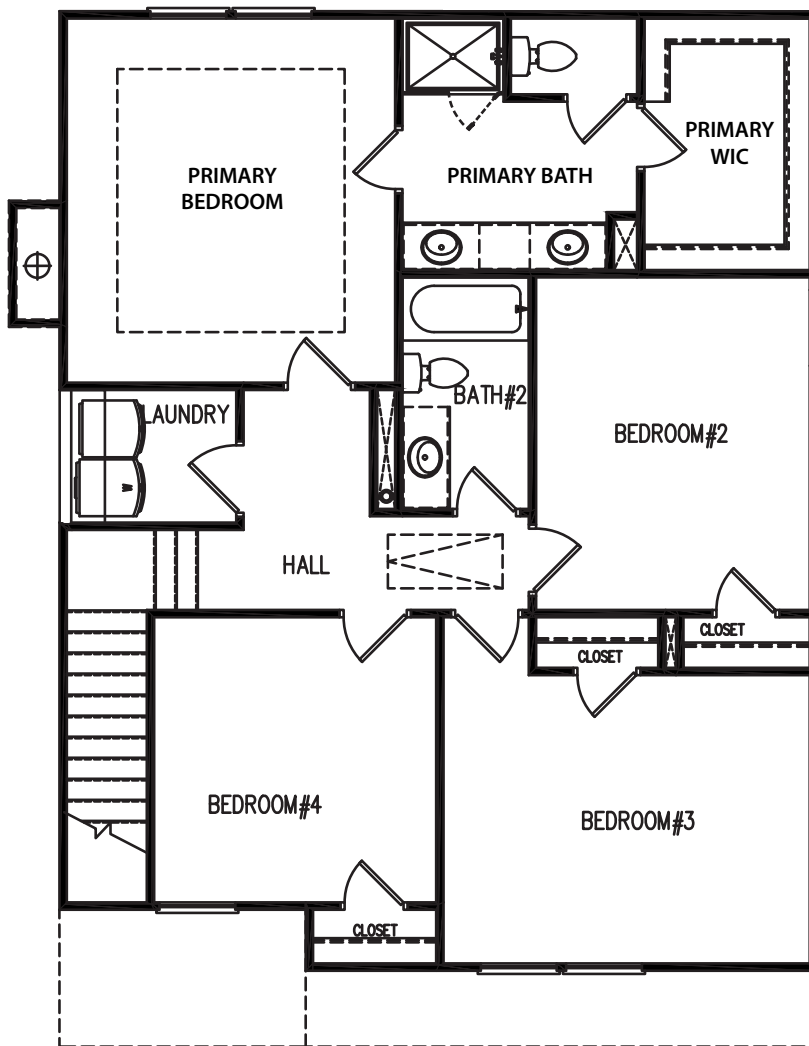

THE MAYFIELD II

4 BED | 2.5 BATH

ELEVATION C

ELEVATION A

ELEVATION B

THE MAYFIELD II

4 BED | 2.5 BATH

OPT. EXTENDED PATIO/COVERED PORCH

OPT. CORNER FIREPLACE

MAIN FLOOR

THE MAYFIELD II

4 BED | 2.5 BATH

SECOND FLOOR

OPT. PRIMARY BATH WITH SHOWER AND GARDEN TUB

OPT. PRIMARY BATH WITH SUPER SHOWER