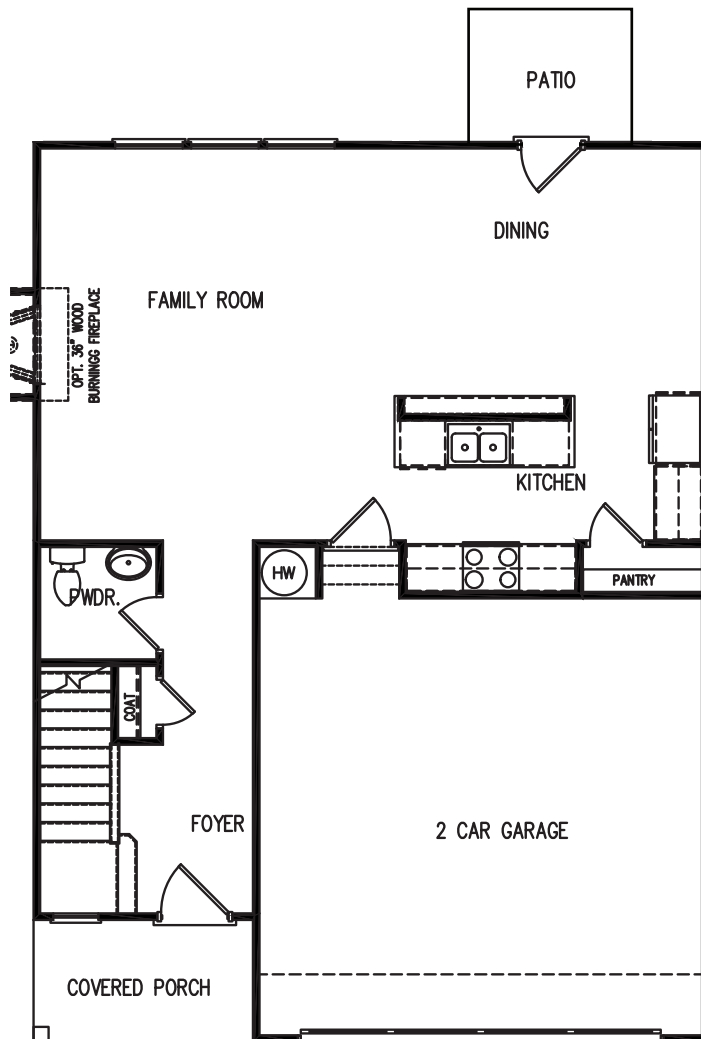

THE MAYFIELD II

4 BED | 2.5 BATH

ELEVATION C

ELEVATION A

ELEVATION B

THE MAYFIELD II

4 BED | 2.5 BATH

OPT. EXTENDED PATIO/COVERED PORCH

OPT. CORNER FIREPLACE

MAIN FLOOR

THE MAYFIELD II

4 BED | 2.5 BATH

SECOND FLOOR

OPT. PRIMARY BATH WITH SHOWER AND GARDEN TUB

OPT. PRIMARY BATH WITH SUPER SHOWER