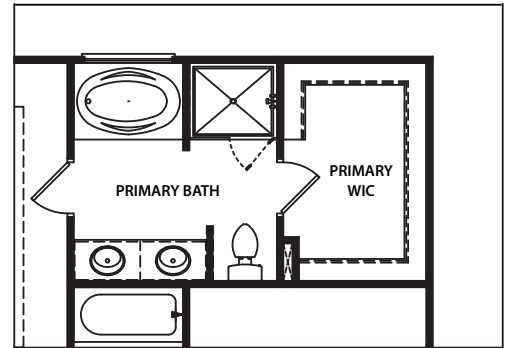

THE MAYFIELD II

4 BED | 2.5 BATH

ELEVATION C

ELEVATION A

ELEVATION B

THE MAYFIELD II

4 BED | 2.5 BATH

OPT. EXTENDED PATIO/COVERED PORCH

OPT. CORNER FIREPLACE

MAIN FLOOR

THE MAYFIELD II

4 BED | 2.5 BATH

SECOND FLOOR

OPT. PRIMARY BATH WITH SHOWER AND GARDEN TUB

OPT. PRIMARY BATH WITH SUPER SHOWER