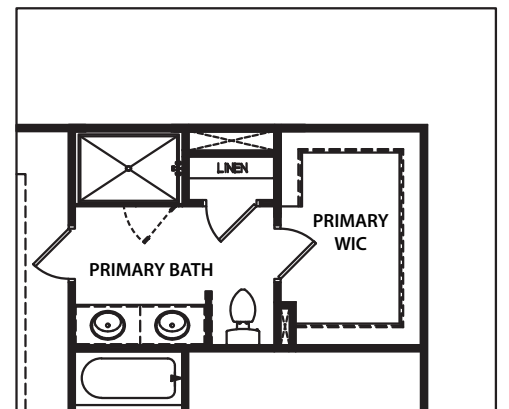

THE MAYFIELD II

4 BED | 2.5 BATH

ELEVATION C

ELEVATION A

ELEVATION B

THE MAYFIELD II

4 BED | 2.5 BATH

OPT. EXTENDED PATIO/COVERED PORCH

OPT. CORNER FIREPLACE

MAIN FLOOR

THE MAYFIELD II

4 BED | 2.5 BATH

SECOND FLOOR

OPT. PRIMARY BATH WITH SHOWER AND GARDEN TUB

OPT. PRIMARY BATH WITH SUPER SHOWER