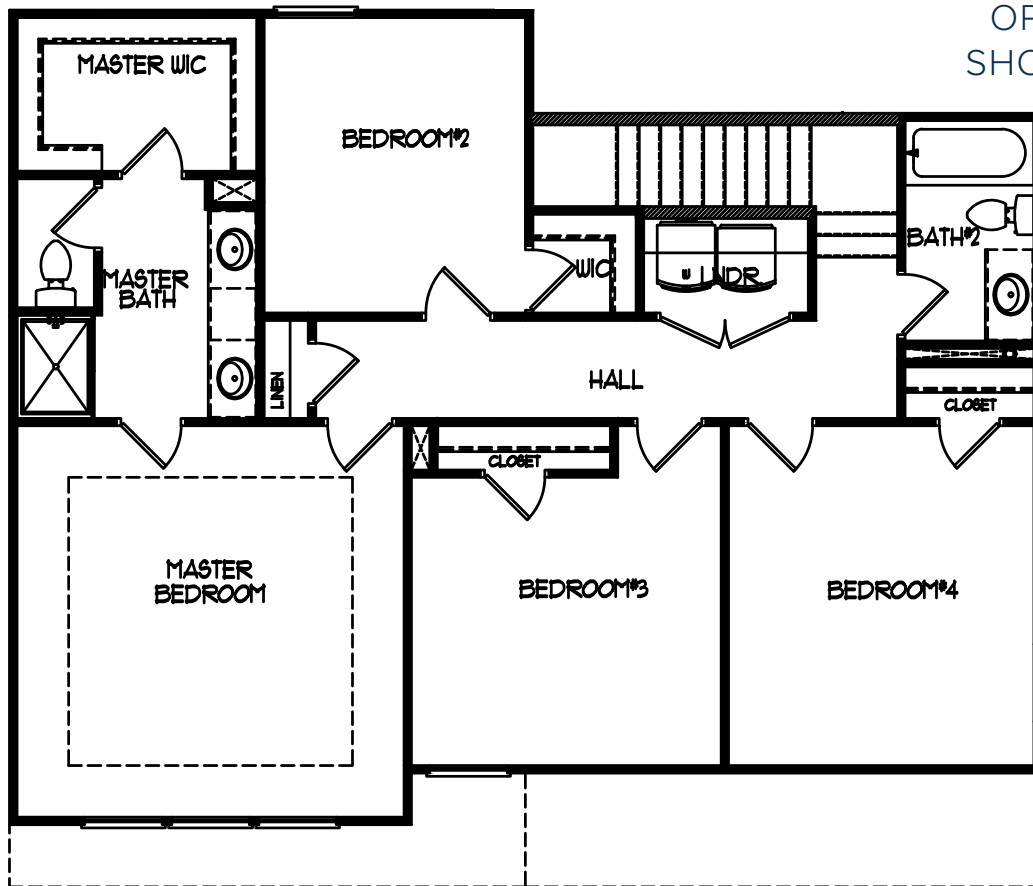

THE MELROSE II

4 BED | 2.5 BATH

ELEVATION C

ELEVATION A

ELEVATION B

THE MELROSE II

4 BED | 2.5 BATH

MAIN FLOOR

THE MELROSE II

4 BED | 2.5 BATH

OPT. MASTER BATH WITH SHOWER AND GARDEN TUB

OPT. MASTER BATH SUPER SHOWER

SECOND FLOOR