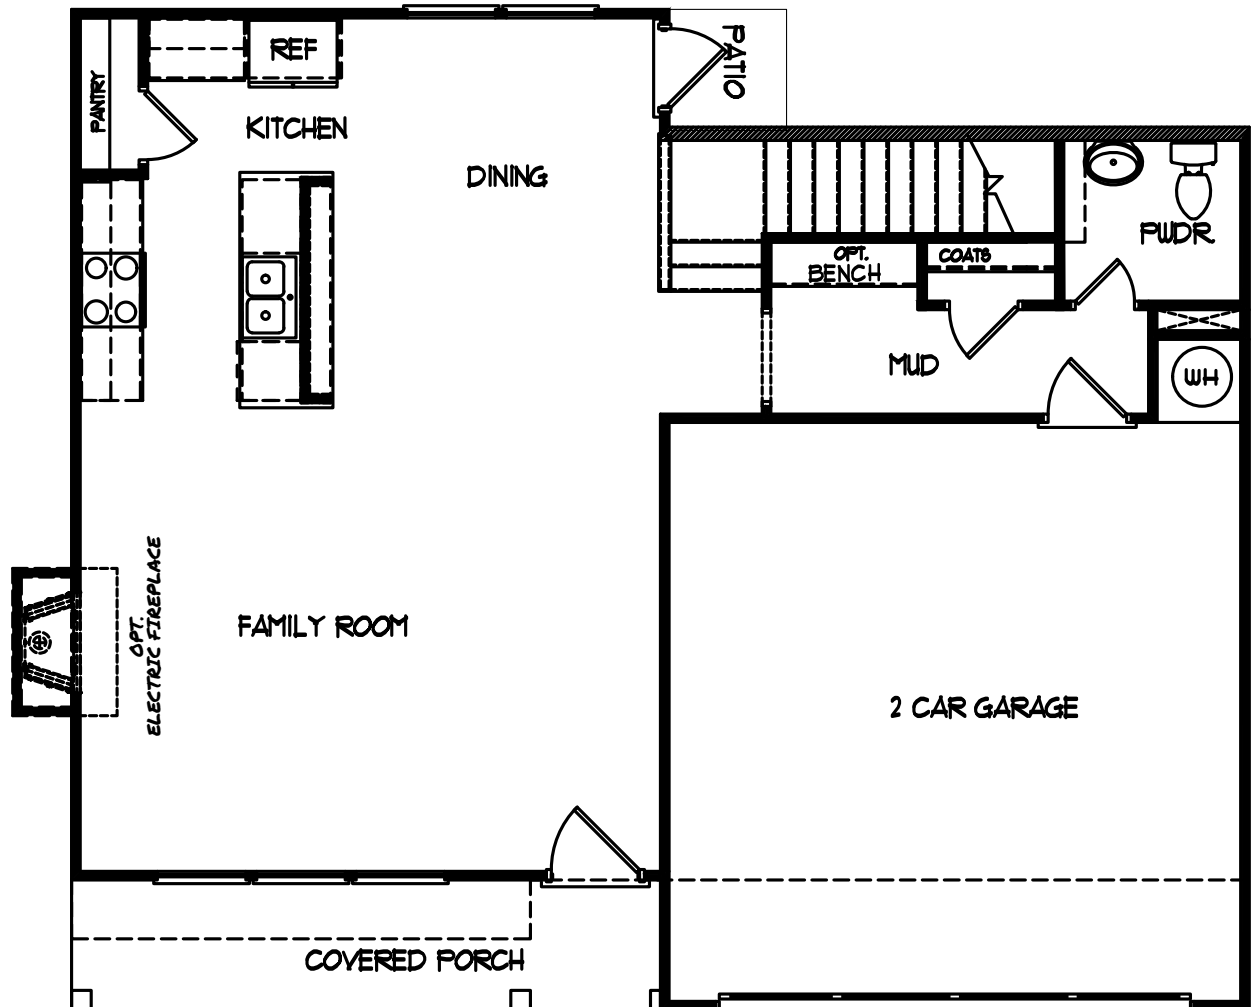

THE MELROSE II

4 BED | 2.5 BATH

ELEVATION C

ELEVATION A

ELEVATION B

THE MELROSE II

4 BED | 2.5 BATH

MAIN FLOOR

THE MELROSE II

4 BED | 2.5 BATH

OPT. MASTER BATH WITH SHOWER AND GARDEN TUB

OPT. MASTER BATH SUPER SHOWER

SECOND FLOOR