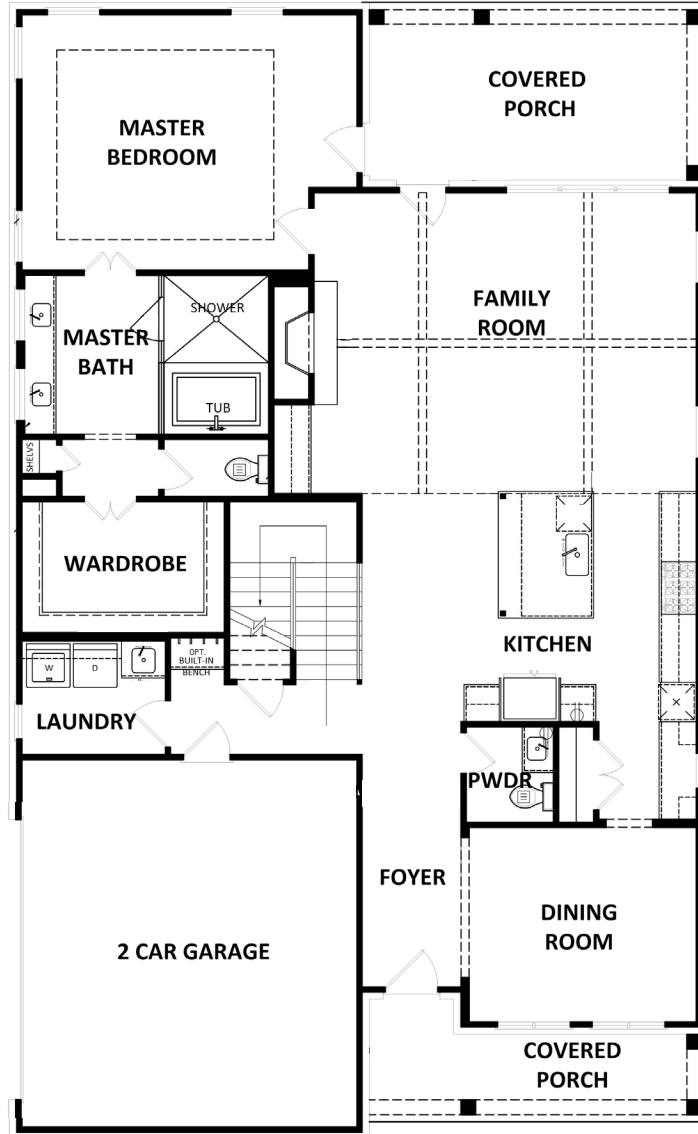

MELISSA

HERON BAY

4 Beds | 4.5 Baths | 3,034 Sq. Ft.

770-502-6230 | [HeatherlandHomes.com](https://www.HeatherlandHomes.com)

Prices, plans, elevations, square footage, specifications, materials, and included features are subject to change at any time without notice or obligation. Drawings, renderings, images, square footage, plans, elevations, features, colors and sizes are approximate and may vary from the actual homes built. © 2021 Tamra Wade Team of RE/MAX TRU (770) 502-6230. All rights reserved.

Revised 1-19-22

RE/MAX TRU
POWERED BY
TAMRA WADE

MELISSA

HERON BAY

FIRST FLOOR

770-502-6230 | HeatherlandHomes.com

Prices, plans, elevations, square footage, specifications, materials, and included features are subject to change at any time without notice or obligation. Drawings, renderings, images, square footage, plans, elevations, features, colors and sizes are approximate and may vary from the actual homes built. © 2021 Tamra Wade Team of RE/MAX TRU (770) 502-6230. All rights reserved.