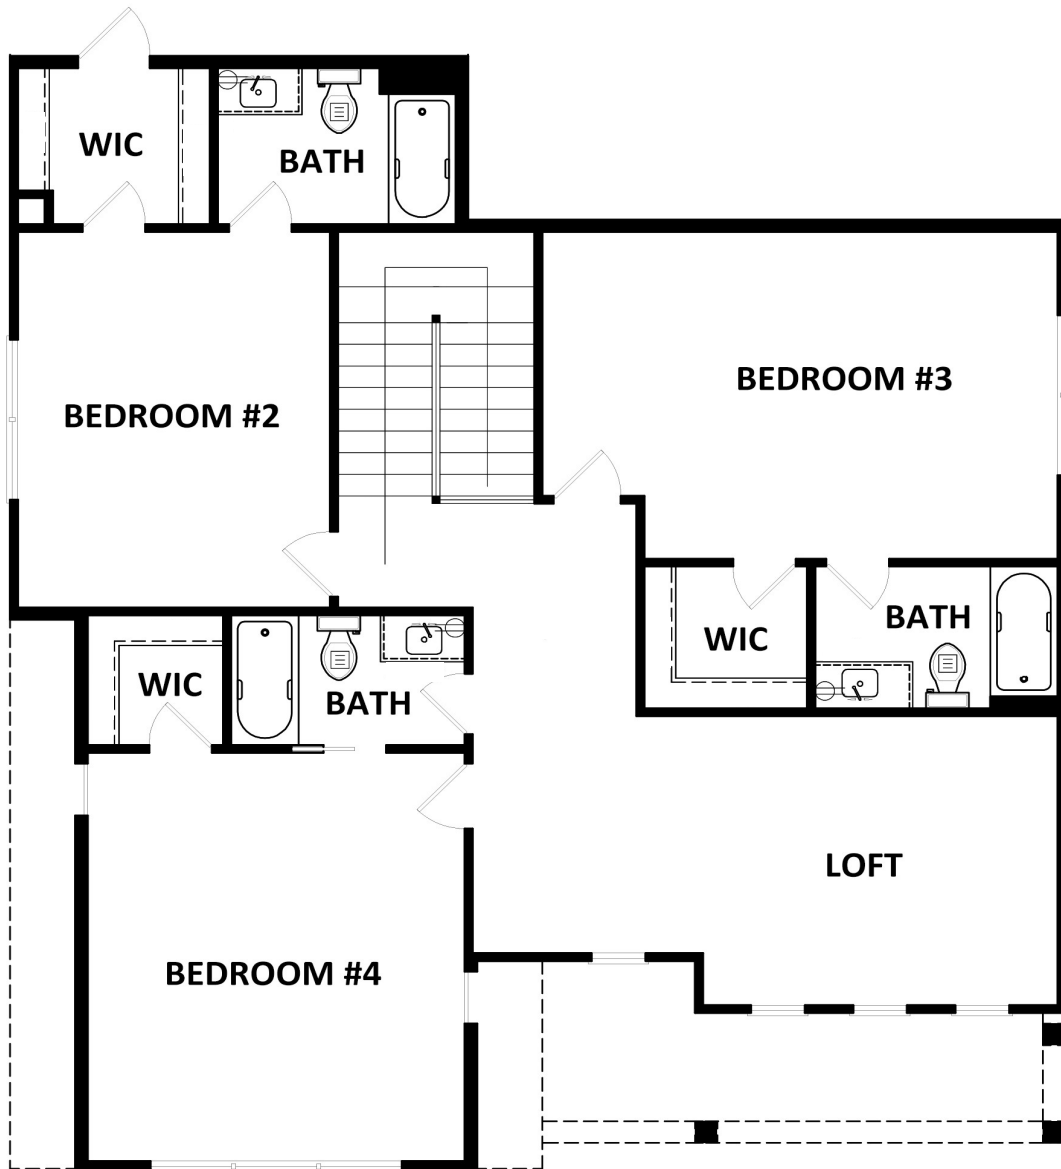

MELISSA

HERON BAY

4 Beds | 4.5 Baths | 3,034 Sq. Ft.

770-502-6230 | [HeatherlandHomes.com](https://www.HeatherlandHomes.com)

Prices, plans, elevations, square footage, specifications, materials, and included features are subject to change at any time without notice or obligation. Drawings, renderings, images, square footage, plans, elevations, features, colors and sizes are approximate and may vary from the actual homes built. © 2021 Tamra Wade Team of RE/MAX TRU (770) 502-6230. All rights reserved.

Revised 1-19-22

RE/MAX TRU
POWERED BY
TAMRA WADE

MELISSA

HERON BAY

FIRST FLOOR

770-502-6230 | HeatherlandHomes.com

Prices, plans, elevations, square footage, specifications, materials, and included features are subject to change at any time without notice or obligation. Drawings, renderings, images, square footage, plans, elevations, features, colors and sizes are approximate and may vary from the actual homes built. © 2021 Tamra Wade Team of RE/MAX TRU (770) 502-6230. All rights reserved.

Revised 1-19-22

RE/MAX TRU
POWERED BY
TAMRA WADE

MELISSA

HERON BAY

SECOND FLOOR

770-502-6230 | HeatherlandHomes.com

Prices, plans, elevations, square footage, specifications, materials, and included features are subject to change at any time without notice or obligation. Drawings, renderings, images, square footage, plans, elevations, features, colors and sizes are approximate and may vary from the actual homes built. © 2021 Tamra Wade Team of RE/MAX TRU (770) 502-6230. All rights reserved.