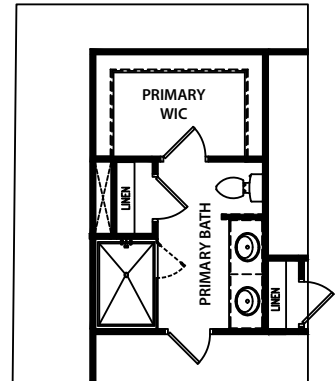

THE MELROSE II

4 BED | 2.5 BATH

ELEVATION C

ELEVATION A

ELEVATION B

THE MELROSE II

4 BED | 2.5 BATH

OPT. EXTENDED
PATIO/COVERED PORCH

MAIN FLOOR

THE MELROSE II

4 BED | 2.5 BATH

OPT. PRIMARY BATH WITH SHOWER AND GARDEN TUB

OPT. PRIMARY BATH SUPER SHOWER

SECOND FLOOR