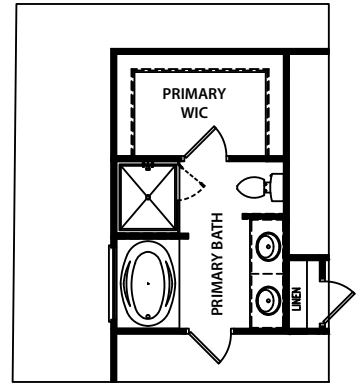

THE MELROSE II

4 BED | 2.5 BATH

ELEVATION C

ELEVATION A

ELEVATION B

THE MELROSE II

4 BED | 2.5 BATH

OPT. EXTENDED
PATIO/COVERED PORCH

MAIN FLOOR

THE MELROSE II

4 BED | 2.5 BATH

OPT. PRIMARY BATH WITH SHOWER AND GARDEN TUB

OPT. PRIMARY BATH SUPER SHOWER

SECOND FLOOR