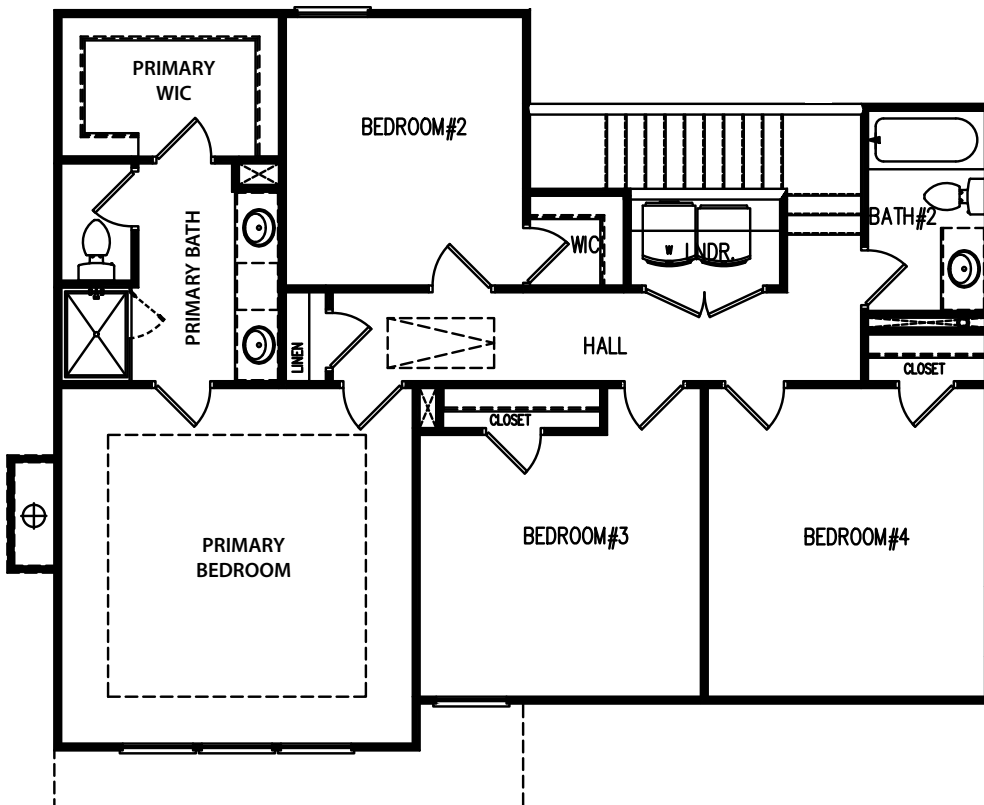

THE MELROSE II

4 BED | 2.5 BATH

ELEVATION C

ELEVATION A

ELEVATION B

THE MELROSE II

4 BED | 2.5 BATH

OPT. EXTENDED
PATIO/COVERED PORCH

MAIN FLOOR

THE MELROSE II

4 BED | 2.5 BATH

OPT. PRIMARY BATH WITH SHOWER AND GARDEN TUB

OPT. PRIMARY BATH SUPER SHOWER

SECOND FLOOR