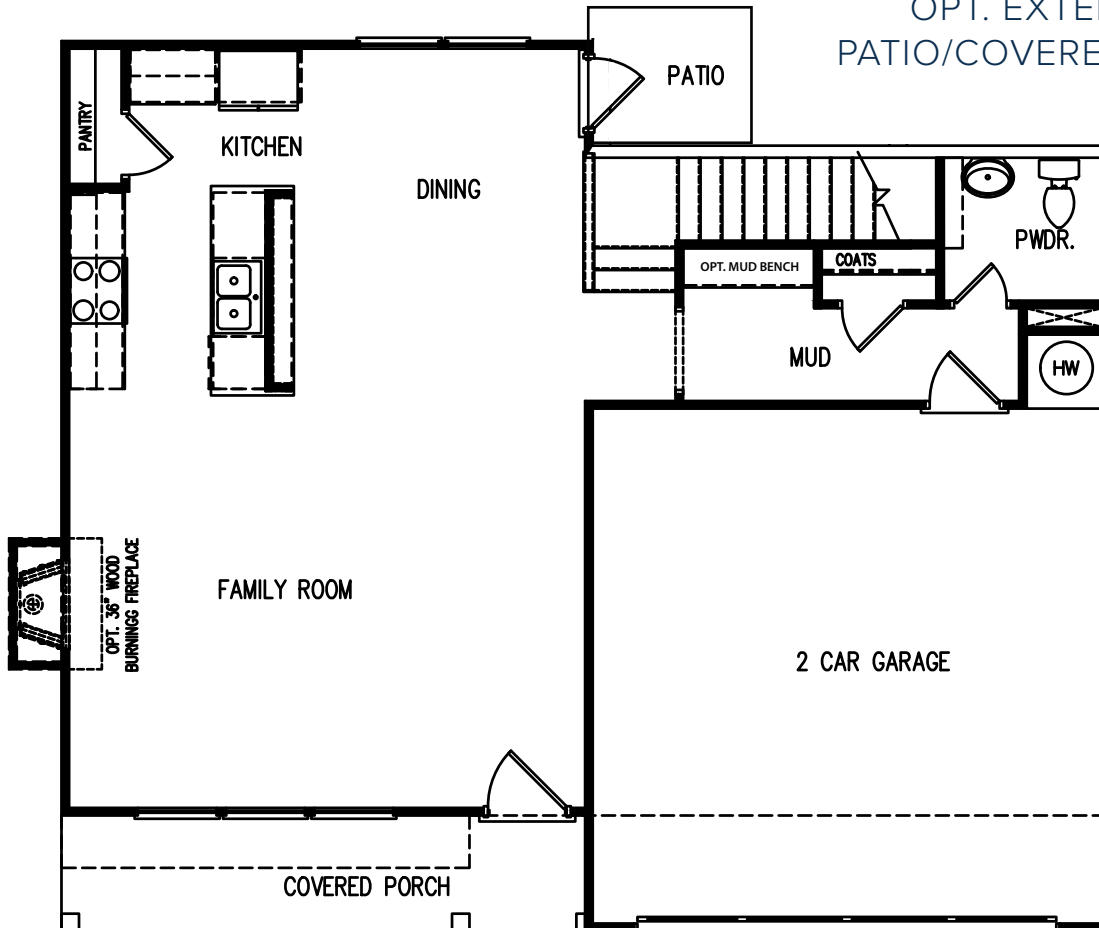

THE MELROSE II

4 BED | 2.5 BATH

ELEVATION C

ELEVATION A

ELEVATION B

THE MELROSE II

4 BED | 2.5 BATH

OPT. EXTENDED
PATIO/COVERED PORCH

MAIN FLOOR

THE MELROSE II

4 BED | 2.5 BATH

OPT. PRIMARY BATH WITH SHOWER AND GARDEN TUB

OPT. PRIMARY BATH SUPER SHOWER

SECOND FLOOR