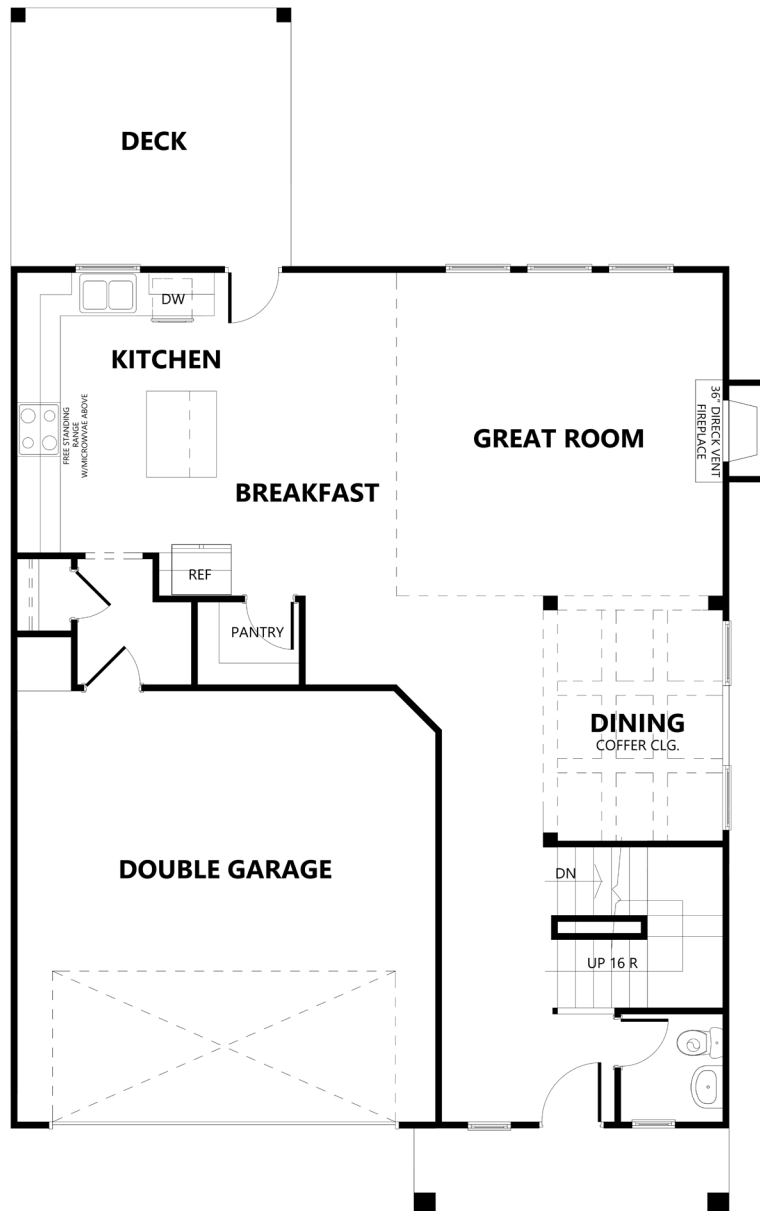


TERESA
VICTORIA HEIGHTS

4 Beds | 3.5 Baths | 2,191 Sq. Ft.

770-502-6230 | [HeatherlandHomes.com](https://www.HeatherlandHomes.com)

Prices, plans, elevations, square footage, specifications, materials, and included features are subject to change at any time without notice or obligation. Drawings, renderings, images, square footage, plans, elevations, features, colors and sizes are approximate and may vary from the actual homes built. © 2023 Tamra Wade Team of RE/MAX TRU (770) 502-6230. All rights reserved.

Revised 8-31-23

RE/MAX TRU
— POWERED BY —
TAMRA WADE

TERESA

VICTORIA HEIGHTS

FIRST FLOOR

770-502-6230 | HeatherlandHomes.com

Prices, plans, elevations, square footage, specifications, materials, and included features are subject to change at any time without notice or obligation. Drawings, renderings, images, square footage, plans, elevations, features, colors and sizes are approximate and may vary from the actual homes built. © 2023 Tamra Wade Team of RE/MAX TRU (770) 502-6230. All rights reserved.

Revised 8-31-23

TERESA
VICTORIA HEIGHTS

SECOND FLOOR

770-502-6230 | HeatherlandHomes.com

Prices, plans, elevations, square footage, specifications, materials, and included features are subject to change at any time without notice or obligation. Drawings, renderings, images, square footage, plans, elevations, features, colors and sizes are approximate and may vary from the actual homes built. © 2023 Tamra Wade Team of RE/MAX TRU (770) 502-6230. All rights reserved.