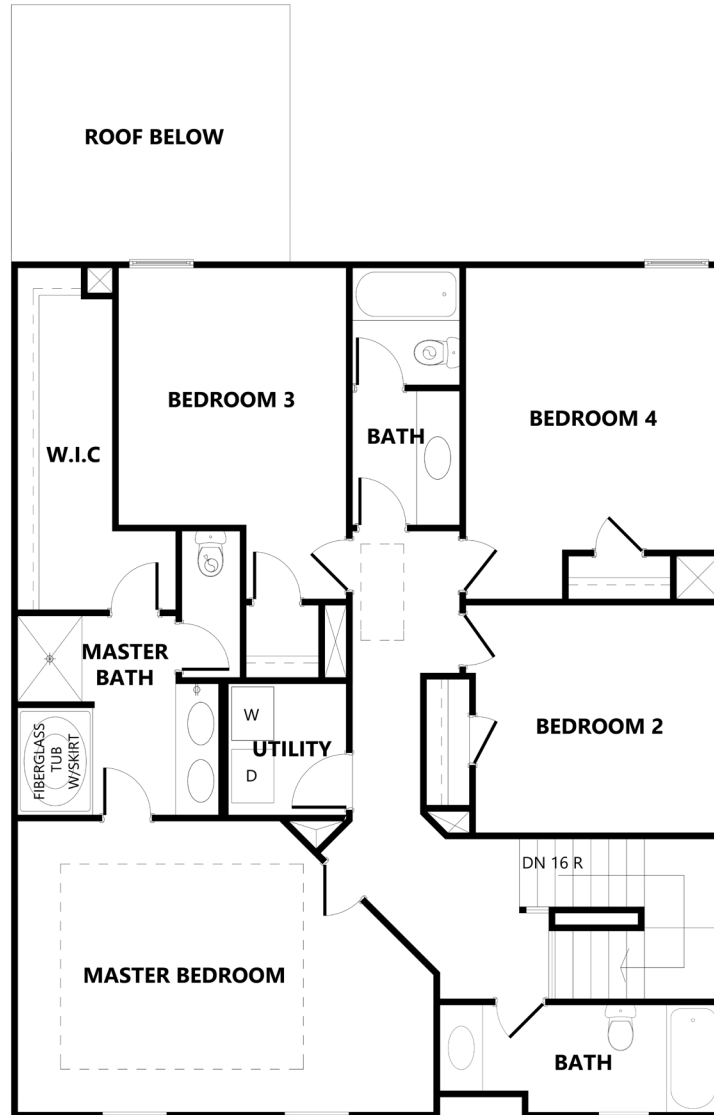


TERESA
VICTORIA HEIGHTS

4 Beds | 3.5 Baths | 2,191 Sq. Ft.

770-502-6230 | [HeatherlandHomes.com](https://www.HeatherlandHomes.com)

Prices, plans, elevations, square footage, specifications, materials, and included features are subject to change at any time without notice or obligation. Drawings, renderings, images, square footage, plans, elevations, features, colors and sizes are approximate and may vary from the actual homes built. © 2023 Tamra Wade Team of RE/MAX TRU (770) 502-6230. All rights reserved.

Revised 8-31-23

RE/MAX TRU
— POWERED BY —
TAMRA WADE

TERESA

VICTORIA HEIGHTS

FIRST FLOOR

770-502-6230 | HeatherlandHomes.com

Prices, plans, elevations, square footage, specifications, materials, and included features are subject to change at any time without notice or obligation. Drawings, renderings, images, square footage, plans, elevations, features, colors and sizes are approximate and may vary from the actual homes built. © 2023 Tamra Wade Team of RE/MAX TRU (770) 502-6230. All rights reserved.

Revised 8-31-23

TERESA
VICTORIA HEIGHTS

SECOND FLOOR

770-502-6230 | HeatherlandHomes.com

Prices, plans, elevations, square footage, specifications, materials, and included features are subject to change at any time without notice or obligation. Drawings, renderings, images, square footage, plans, elevations, features, colors and sizes are approximate and may vary from the actual homes built. © 2023 Tamra Wade Team of RE/MAX TRU (770) 502-6230. All rights reserved.