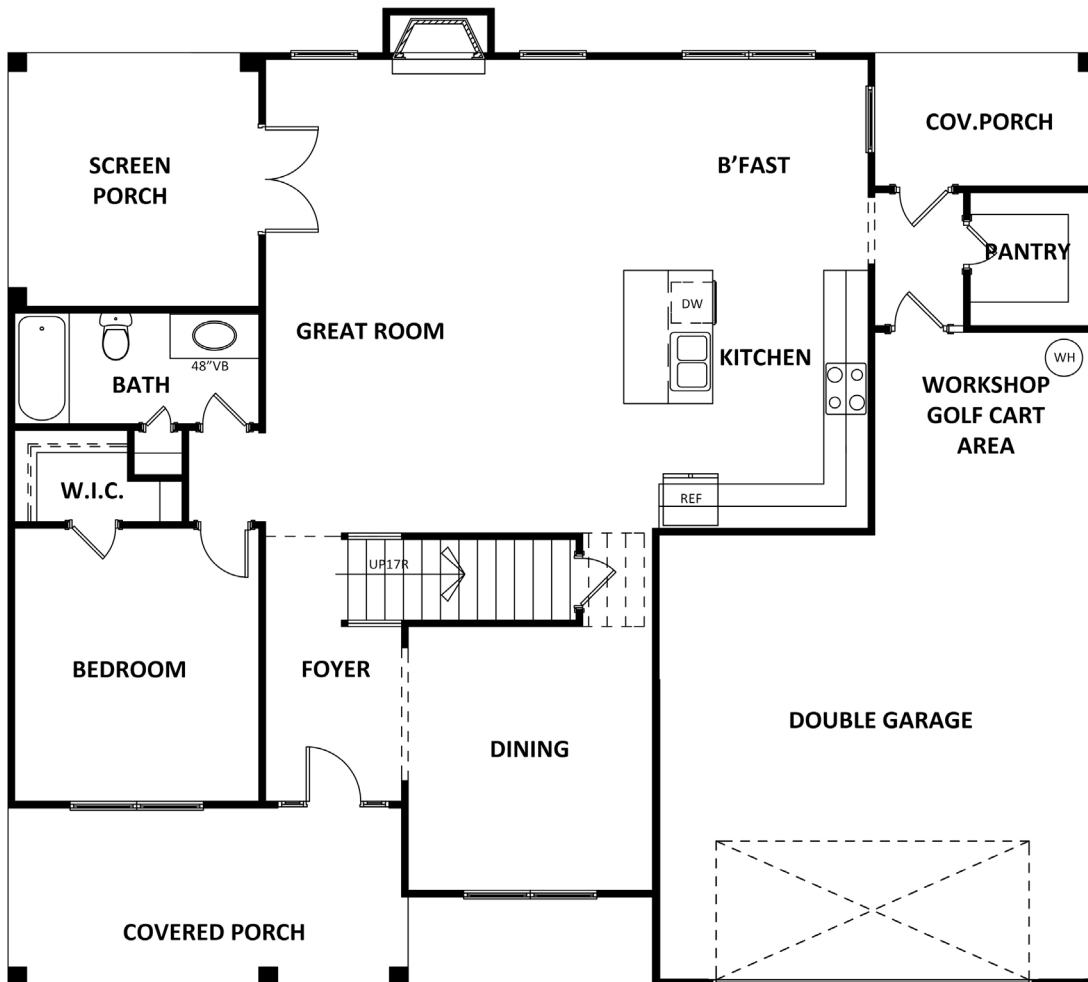

JASMINE

MIRROR LAKE - OVERLOOK

5 Beds | 4 Baths | 2,850 Sq. Ft.

770-502-6230 | [HeatherlandHomes.com](https://www.HeatherlandHomes.com)

Prices, plans, elevations, square footage, specifications, materials, and included features are subject to change at any time without notice or obligation. Drawings, renderings, images, square footage, plans, elevations, features, colors and sizes are approximate and may vary from the actual homes built. © 2021 Tamra Wade Team of RE/MAX TRU (770) 502-6230. All rights reserved.

Revised 3-1-22

RE/MAX TRU
POWERED BY
TAMRA WADE

JASMINE

MIRROR LAKE - OVERLOOK

FIRST FLOOR

770-502-6230 | HeatherlandHomes.com

Prices, plans, elevations, square footage, specifications, materials, and included features are subject to change at any time without notice or obligation. Drawings, renderings, images, square footage, plans, elevations, features, colors and sizes are approximate and may vary from the actual homes built. © 2021 Tamra Wade Team of RE/MAX TRU (770) 502-6230. All rights reserved.

Revised 3-1-22

RE/MAX TRU
 — POWERED BY —
TAMRA WADE

JASMINE

MIRROR LAKE - OVERLOOK

SECOND FLOOR

770-502-6230 | HeatherlandHomes.com

Prices, plans, elevations, square footage, specifications, materials, and included features are subject to change at any time without notice or obligation. Drawings, renderings, images, square footage, plans, elevations, features, colors and sizes are approximate and may vary from the actual homes built. © 2021 Tamra Wade Team of RE/MAX TRU (770) 502-6230. All rights reserved.