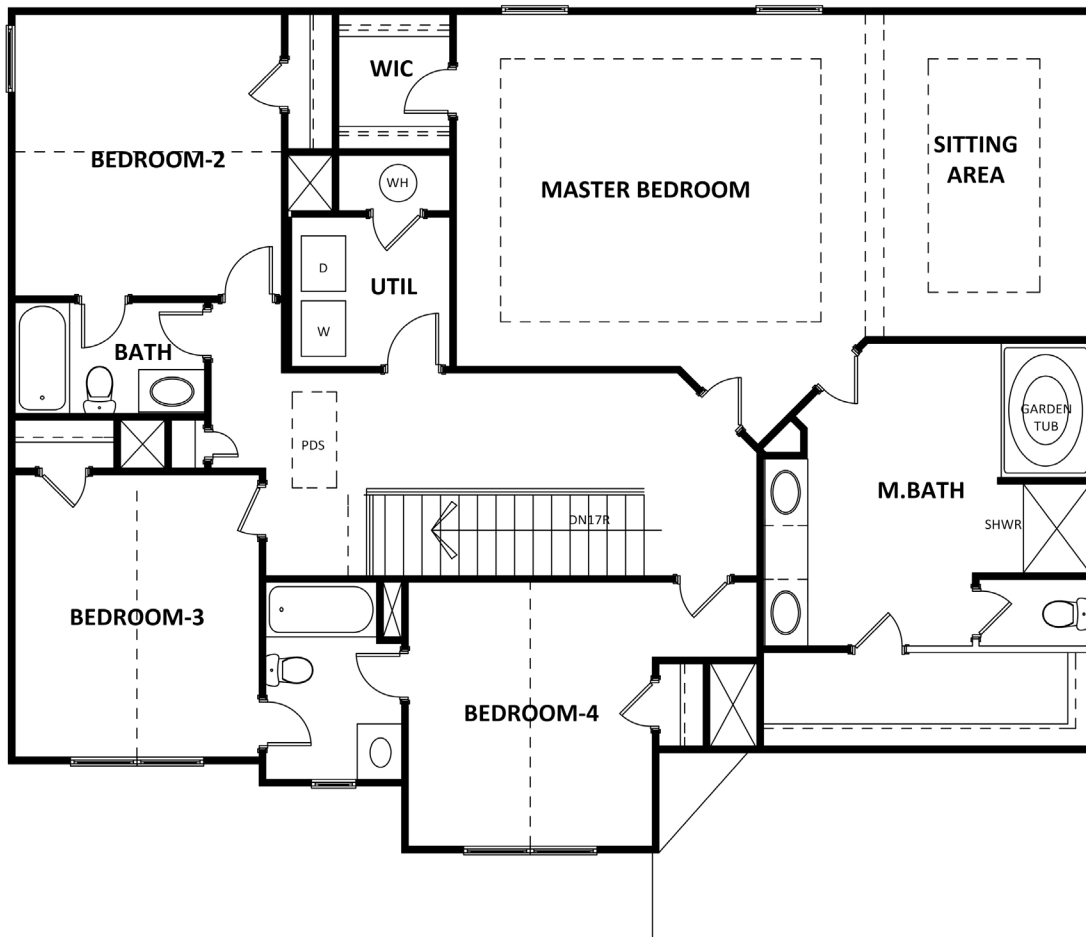

JASMINE

MIRROR LAKE - OVERLOOK

5 Beds | 4 Baths | 2,850 Sq. Ft.

770-502-6230 | [HeatherlandHomes.com](https://www.HeatherlandHomes.com)

Prices, plans, elevations, square footage, specifications, materials, and included features are subject to change at any time without notice or obligation. Drawings, renderings, images, square footage, plans, elevations, features, colors and sizes are approximate and may vary from the actual homes built. © 2021 Tamra Wade Team of RE/MAX TRU (770) 502-6230. All rights reserved.

Revised 3-1-22

RE/MAX TRU
POWERED BY
TAMRA WADE

JASMINE

MIRROR LAKE - OVERLOOK

FIRST FLOOR

770-502-6230 | HeatherlandHomes.com

Prices, plans, elevations, square footage, specifications, materials, and included features are subject to change at any time without notice or obligation. Drawings, renderings, images, square footage, plans, elevations, features, colors and sizes are approximate and may vary from the actual homes built. © 2021 Tamra Wade Team of RE/MAX TRU (770) 502-6230. All rights reserved.

Revised 3-1-22

RE/MAX TRU
 — POWERED BY —
TAMRA WADE

JASMINE

MIRROR LAKE - OVERLOOK

SECOND FLOOR

770-502-6230 | HeatherlandHomes.com

Prices, plans, elevations, square footage, specifications, materials, and included features are subject to change at any time without notice or obligation. Drawings, renderings, images, square footage, plans, elevations, features, colors and sizes are approximate and may vary from the actual homes built. © 2021 Tamra Wade Team of RE/MAX TRU (770) 502-6230. All rights reserved.