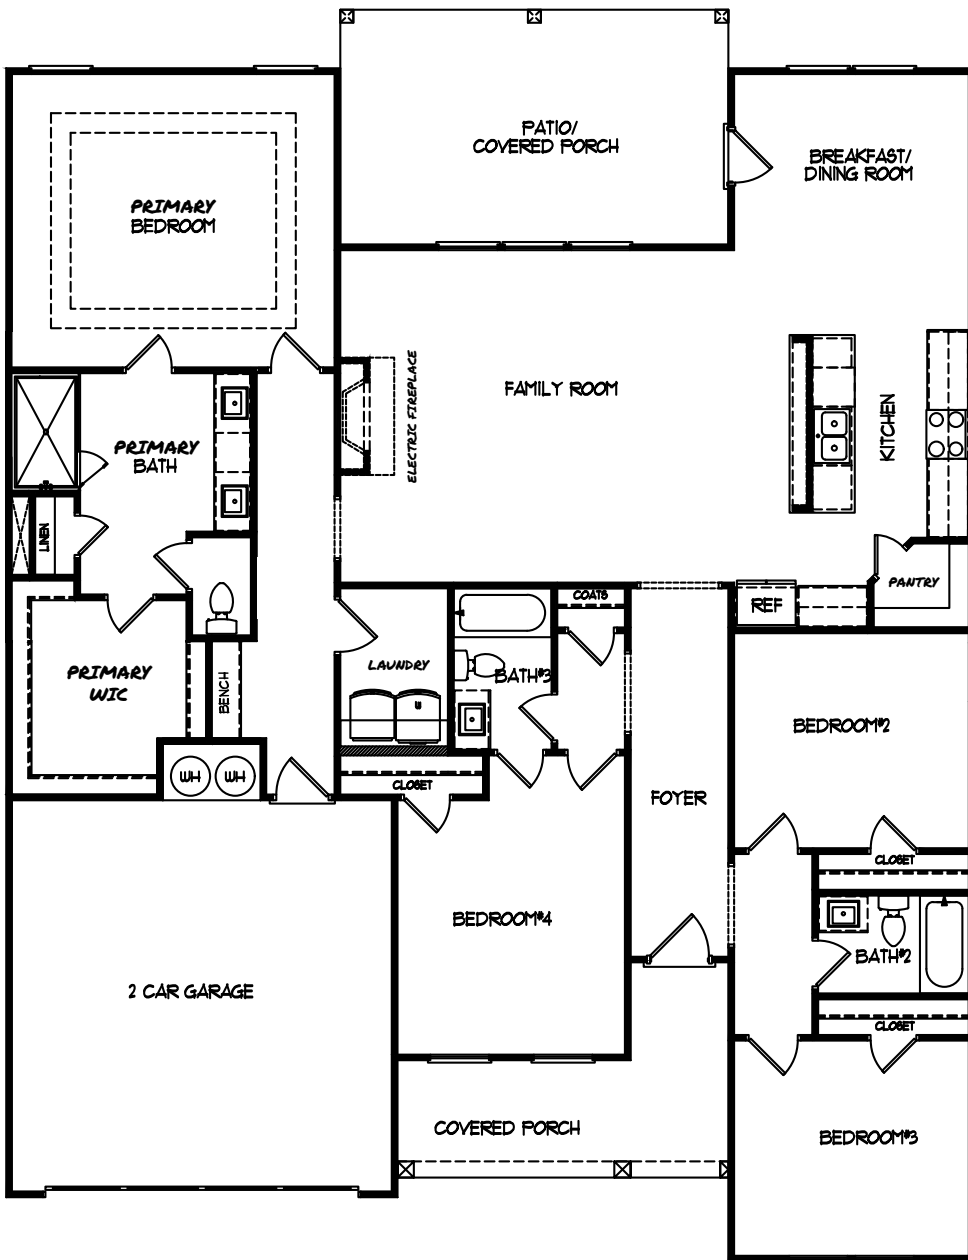

THE ROSEWOOD

4 BED | 3 BATH

ELEVATION A

ELEVATION B

ELEVATION C

THE ROSEWOOD

4 BED | 3 BATH

MAIN FLOOR

OPT. GAME DAY PORCH
(PRE-SALE ONLY)

OPT. PRIMARY BATH WITH SHOWER AND GARDEN TUB
(PRE-SALE ONLY)